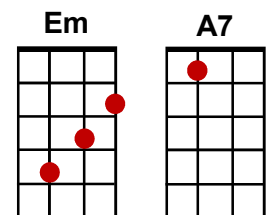

You Belong To Me

(Jo Stafford, 1952)

INTRO: C / Cm / G / Em / A7 / D / G / D7 /

G Bm7
See the pyramids along the Nile,
C C#dim G E7
Watch the sunrise on a tropic isle,
C Cm G Em
Just remember darling, all the while,
A7 D / D7 /
You belong to me.

G Bm7
See the market place in old Algiers,
C C#dim G E7
Send me photographs and souvenirs,
C Cm G Em
Just remember when a dream appears,
A7 D G / G /
You belong to me.

G7 F C / F / C /
I'll be so alone without you,
A7 Em7 A7 D7 A7 / D7 /
Maybe you'll be lone...some too, and blue.

G Bm7
Fly the ocean in a silver plane,
C C#dim G E7
See the jungle when its wet with rain,
C Cm G Em
Just remember till you're home again,

1st time only
A7 D G / E7 /
You belong to me.

A7 / D / G (REPEAT from the bridge)

2nd time
A7 D G / E7 /
You belong to me.

A7 D G / C / D7 / G↓
Yo.....ou be.....long to me.