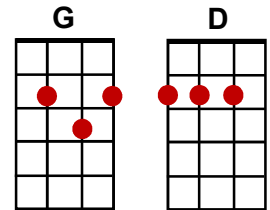

You Belong To Me

(Jo Stafford, 1952)

INTRO: C / Cm / G / Em / A7 / D / G / D7 /

G Bm7
See the pyramids along the Nile,
C C#dim G E7
Watch the sunrise on a tropic isle,
C Cm G Em
Just remember darling, all the while,
A7 D / D7 /
You belong to me.

G Bm7
See the market place in old Algiers,
C C#dim G E7
Send me photographs and souvenirs,
C Cm G Em
Just remember when a dream appears,
A7 D G / G /
You belong to me.

G7 F C / F / C /
I'll be so alone without you,
A7 Em7 A7 D7 A7 / D7 /
Maybe you'll be lone...some too, and blue.

G Bm7
Fly the ocean in a silver plane,
C C#dim G E7
See the jungle when its wet with rain,
C Cm G Em
Just remember till you're home again,

1st time only
A7 D G / E7 /
You belong to me.

A7 / D / G (REPEAT from the bridge)

2nd time
A7 D G / E7 /
You belong to me.

A7 D G / C / D7 / G↓
Yo.....ou be.....long to me.