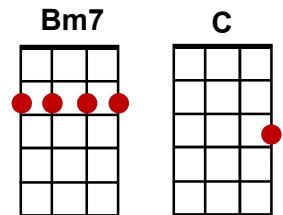

You Belong To Me

(Jo Stafford, 1952)

INTRO: C / Cm / G / Em / A7 / D / G / D7 /

G Bm7
See the pyramids along the Nile,
C C#dim G E7
Watch the sunrise on a tropic isle,
C Cm G Em
Just remember darling, all the while,
A7 D / D7 /
You belong to me.

G Bm7
See the market place in old Algiers,
C C#dim G E7
Send me photographs and souvenirs,
C Cm G Em
Just remember when a dream appears,
A7 D G / G /
You belong to me.

G7 F C / F / C /
I'll be so alone without you,
A7 Em7 A7 D7 A7 / D7 /
Maybe you'll be lone...some too, and blue.

G Bm7
Fly the ocean in a silver plane,
C C#dim G E7
See the jungle when its wet with rain,
C Cm G Em
Just remember till you're home again,

1st time only
A7 D G / E7 /
You belong to me.

A7 / D / G (REPEAT from the bridge)

2nd time
A7 D G / E7 /
You belong to me.

A7 D G / C / D7 / G↓
Yo.....ou be.....long to me.