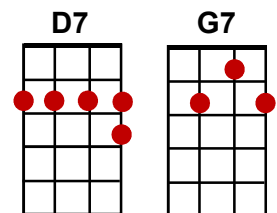

You Belong To Me

(Jo Stafford, 1952)

INTRO: C / Cm / G / Em / A7 / D / G / D7 /

G Bm7
See the pyramids along the Nile,
C C#dim G E7
Watch the sunrise on a tropic isle,
C Cm G Em
Just remember darling, all the while,
A7 D / D7 /
You belong to me.

G Bm7
See the market place in old Algiers,
C C#dim G E7
Send me photographs and souvenirs,
C Cm G Em
Just remember when a dream appears,
A7 D G / G /
You belong to me.

G7 F C / F / C /
I'll be so alone without you,
A7 Em7 A7 D7 A7 / D7 /
Maybe you'll be lone...some too, and blue.

G Bm7
Fly the ocean in a silver plane,
C C#dim G E7
See the jungle when its wet with rain,
C Cm G Em
Just remember till you're home again,

1st time only
A7 D G / E7 /
You belong to me.

A7 / D / G (REPEAT from the bridge)

2nd time
A7 D G / E7 /
You belong to me.

A7 D G / C / D7 / G↓
Yo.....ou be.....long to me.