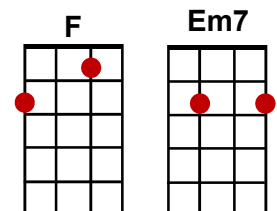

You Belong To Me

(Jo Stafford, 1952)

INTRO: C / Cm / G / Em / A7 / D / G / D7 /

G Bm7
See the pyramids along the Nile,
C C#dim G E7
Watch the sunrise on a tropic isle,
C Cm G Em
Just remember darling, all the while,
A7 D / D7 /
You belong to me.

G Bm7
See the market place in old Algiers,
C C#dim G E7
Send me photographs and souvenirs,
C Cm G Em
Just remember when a dream appears,
A7 D G / G /
You belong to me.

G7 F C / F / C /
I'll be so alone without you,
A7 Em7 A7 D7 A7 / D7 /
Maybe you'll be lone...some too, and blue.

G Bm7
Fly the ocean in a silver plane,
C C#dim G E7
See the jungle when its wet with rain,
C Cm G Em
Just remember till you're home again,

1st time only
A7 D G / E7 /
You belong to me.

A7 / D / G (REPEAT from the bridge)

2nd time
A7 D G / E7 /
You belong to me.

A7 D G / C / D7 / G↓
Yo.....ou be.....long to me.