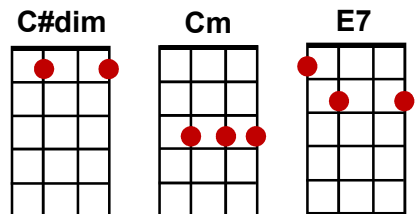

You Belong To Me

(Jo Stafford, 1952)

INTRO: C / Cm / G / Em / A7 / D / G / D7 /

G Bm7
See the pyramids along the Nile,
C C#dim G E7
Watch the sunrise on a tropic isle,
C Cm G Em
Just remember darling, all the while,
A7 D / D7 /
You belong to me.

G Bm7
See the market place in old Algiers,
C C#dim G E7
Send me photographs and souvenirs,
C Cm G Em
Just remember when a dream appears,
A7 D G / G /
You belong to me.

G7 F C / F / C /
I'll be so alone without you,
A7 Em7 A7 D7 A7 / D7 /
Maybe you'll be lone...some too, and blue.

G Bm7
Fly the ocean in a silver plane,
C C#dim G E7
See the jungle when its wet with rain,
C Cm G Em
Just remember till you're home again,

1st time only
A7 D G / E7 /
You belong to me.

A7 / D / G (REPEAT from the bridge)

2nd time
A7 D G / E7 /
You belong to me.

A7 D G / C / D7 / G↓
Yo.....ou be.....long to me.