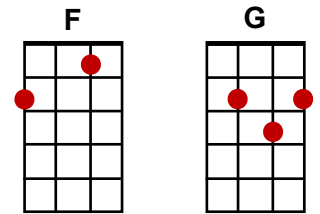

Will Ye Go, Lassie, Go

(Wild Mountain Thyme - Scottish folk song)

Intro: C F C C

C G Am
Oh the summer time is coming,

F G7 C
And the trees are sweetly blooming,

F G Am F Dm F
And the wild mountain thyme grows around the purple heather,

C F C
Will ye go, Lassie, go?

Chorus:

F G7 C F G Am
And we'll all go together, to pull the wild mountain thyme,

F Dm F
All around the purple heather,

C F C
Will ye go, Lassie, go?

C G Am F G7 C
I will build my love a bower, near yon pure crystal fountain,

F G Am F Dm F
And on it I will pile all the flowers of the mountain

C F C
Will ye go, Lassie, go?

Chorus

C G Am F G7 C
If my true love she were gone, I would surely find another,

F G Am F Dm F
Where the wild mountain thyme grows around the purple heather,

C F C
Will ye go, Lassie, go?

Chorus

C G Am F G7 C
Oh the summer time is coming, and the trees are sweetly blooming,

F G Am F Dm F
And the wild mountain thyme grows around the purple heather,

C F C
Will ye go, Lassie, go?