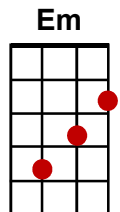

Wagon Wheel

(Old Crow Medicine Show)

Intro: **G D Em C G D C C**

G **D**
Headed down south to the land of the pines
Em **C**
And I'm thumbin' my way into North Caroline
G **D** **C** **C**
Starin' up the road, and pray to God I see headlights

G **D**
I made it down the coast in seventeen hours
Em **C**
Pickin' me a bouquet of dogwood flowers
G **D** **C** **C**
And I'm a-hopin' for Raleigh, I can see my baby tonight

Chorus: **G** **D**
So rock me mama like a wagon wheel
Em **C**
Rock me mama anyway you feel
G **D** **C** **C**
Hey ...ey, mama rock me
G **D**
Rock me mama like the wind and the rain
Em **C**
Rock me mama like a south-bound train
G **D** **C** **C**
Hey ...ey, mama rock me

G D Em C G D C C

G **D**
Runnin' from the cold up in New England
Em **C**
I was born to be a fiddler in an old-time stringband
G **D** **C** **C**
My baby plays the gui-tar, I pick a ukulele now

G **D**
Oh, the North country winters keep a-gettin' me now
Em **C**
Lost my money playin' poker so I had to up and leave
G **D** **C** **C**
But I ain't a-turnin' back, to livin' that old life no more

Chorus:

G D Em C G D C C