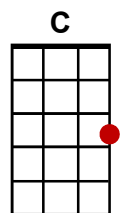

Wagon Wheel

(Old Crow Medicine Show)

Intro: **G D Em C G D C C**

G **D**
Headed down south to the land of the pines
Em **C**
And I'm thumbin' my way into North Caroline
G **D** **C** **C**
Starin' up the road, and pray to God I see headlights

G **D**
I made it down the coast in seventeen hours
Em **C**
Pickin' me a bouquet of dogwood flowers
G **D** **C** **C**
And I'm a-hopin' for Raleigh, I can see my baby tonight

Chorus: **G** **D**
So rock me mama like a wagon wheel
Em **C**
Rock me mama anyway you feel
G **D** **C** **C**
Hey ...ey, mama rock me
G **D**
Rock me mama like the wind and the rain
Em **C**
Rock me mama like a south-bound train
G **D** **C** **C**
Hey ...ey, mama rock me

G D Em C G D C C

G **D**
Runnin' from the cold up in New England
Em **C**
I was born to be a fiddler in an old-time stringband
G **D** **C** **C**
My baby plays the gui-tar, I pick a ukulele now

G **D**
Oh, the North country winters keep a-gettin' me now
Em **C**
Lost my money playin' poker so I had to up and leave
G **D** **C** **C**
But I ain't a-turnin' back, to livin' that old life no more

Chorus:

G D Em C G D C C