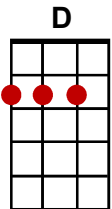

Wagon Wheel

(Old Crow Medicine Show)

Intro: **G D Em C G D C C**

G **D**
Headed down south to the land of the pines
Em **C**
And I'm thumbin' my way into North Caroline
G **D** **C** **C**
Starin' up the road, and pray to God I see headlights

G **D**
I made it down the coast in seventeen hours
Em **C**
Pickin' me a bouquet of dogwood flowers
G **D** **C** **C**
And I'm a-hopin' for Raleigh, I can see my baby tonight

Chorus: **G** **D**
So rock me mama like a wagon wheel
Em **C**
Rock me mama anyway you feel
G **D** **C** **C**
Hey ...ey, mama rock me
G **D**
Rock me mama like the wind and the rain
Em **C**
Rock me mama like a south-bound train
G **D** **C** **C**
Hey ...ey, mama rock me

G D Em C G D C C

G **D**
Runnin' from the cold up in New England
Em **C**
I was born to be a fiddler in an old-time stringband
G **D** **C** **C**
My baby plays the gui-tar, I pick a ukulele now

G **D**
Oh, the North country winters keep a-gettin' me now
Em **C**
Lost my money playin' poker so I had to up and leave
G **D** **C** **C**
But I ain't a-turnin' back, to livin' that old life no more

Chorus:

G D Em C G D C C