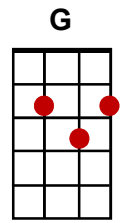

Wagon Wheel

(Old Crow Medicine Show)

Intro: **G D Em C G D C C**

G **D**
Headed down south to the land of the pines
Em **C**
And I'm thumbin' my way into North Caroline
G **D** **C** **C**
Starin' up the road, and pray to God I see headlights

G **D**
I made it down the coast in seventeen hours
Em **C**
Pickin' me a bouquet of dogwood flowers
G **D** **C** **C**
And I'm a-hopin' for Raleigh, I can see my baby tonight

Chorus: **G** **D**
So rock me mama like a wagon wheel
Em **C**
Rock me mama anyway you feel
G **D** **C** **C**
Hey ...ey, mama rock me
G **D**
Rock me mama like the wind and the rain
Em **C**
Rock me mama like a south-bound train
G **D** **C** **C**
Hey ...ey, mama rock me

G D Em C G D C C

G **D**
Runnin' from the cold up in New England
Em **C**
I was born to be a fiddler in an old-time stringband
G **D** **C** **C**
My baby plays the gui-tar, I pick a ukulele now

G **D**
Oh, the North country winters keep a-gettin' me now
Em **C**
Lost my money playin' poker so I had to up and leave
G **D** **C** **C**
But I ain't a-turnin' back, to livin' that old life no more

Chorus:

G D Em C G D C C