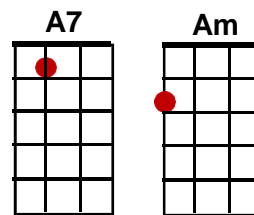

The Night Has A Thousand Eyes

(Bobby Vee, 1962)

INTRO: C F/ G/ (x2)

C E7 Am
They say that you're a runaround lover,

Dm G7 C F/ G/
Though you say it isn't so.

C E7 Am
But if you put me down for another,

D G [Stop]
I'll know, believe me, I'll know.

CHORUS: n/c Am Em Am
'Cause the night has a thousand eyes,

Em Dm G7 Cmaj7 Am
And a thousand eyes can't help but see,

Dm G7 Em7 A7
If you are true to me.

Dm G7 Cmaj7 Am
So remember when you tell those little white lies,

Dm G7↓ [Stop] C G7
That the night has a thousand eyes.

C E7 Am
You say that you're at home when you phone me,

Dm G7 C F/ G/
And how much you really care.

C E7 Am
Though you keep telling me that you're lonely,

The Night Has A Thousand Eyes (Cont'd)

CHORUS: ^{n/c} 'Cause the night has a thousand eyes,
^{Am} And a thousand eyes ^{Em} will see me too. ^{Am}
^{Em} ^{Dm} ^{G7} ^{Cmaj7} ^{Am}
^{Dm} ^{G7} ^{Em7} ^{A7}
 And no matter what I do,
^{Dm} ^{G7} ^{Cmaj7} ^{Am}
 I could never disguise all my little white lies,
^{Dm} ^{G7} ^C ^{A7}
 'Cause the night has a thousand eyes.
^{Dm} ^{G7} ^{Cmaj7} ^{Am}
 So remember when you tell those little white lies,
^{Dm} ^{G7} ^C ^{F/} ^{G/} ^C ^{F/} ^{G/} ^C
 That the night has a thousand eyes.