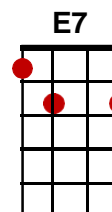

The Night Has A Thousand Eyes

(Bobby Vee, 1962)

INTRO: C F/ G/ (x2)

C E7 Am
They say that you're a runaround lover,

Dm G7 C F/ G/
Though you say it isn't so.

C E7 Am
But if you put me down for another,

D G [Stop]
I'll know, believe me, I'll know.

CHORUS: n/c Am Em Am
'Cause the night has a thousand eyes,

Em Dm G7 Cmaj7 Am
And a thousand eyes can't help but see,

Dm G7 Em7 A7
If you are true to me.

Dm G7 Cmaj7 Am
So remember when you tell those little white lies,

Dm G7↓ [Stop] C G7
That the night has a thousand eyes.

C E7 Am
You say that you're at home when you phone me,

Dm G7 C F/ G/
And how much you really care.

C E7 Am
Though you keep telling me that you're lonely,

The Night Has A Thousand Eyes (Cont'd)

CHORUS: ^{n/c} 'Cause the night has a thousand eyes,
^{Am} And a thousand eyes ^{Em} will see me too. ^{Am}
^{Em} ^{Dm} ^{G7} ^{Cmaj7} ^{Am}
^{Dm} ^{G7} ^{Em7} ^{A7}
 And no matter what I do,
^{Dm} ^{G7} ^{Cmaj7} ^{Am}
 I could never disguise all my little white lies,
^{Dm} ^{G7} ^C ^{A7}
 'Cause the night has a thousand eyes.
^{Dm} ^{G7} ^{Cmaj7} ^{Am}
 So remember when you tell those little white lies,
^{Dm} ^{G7} ^C ^{F/} ^{G/} ^C ^{F/} ^{G/} ^C
 That the night has a thousand eyes.