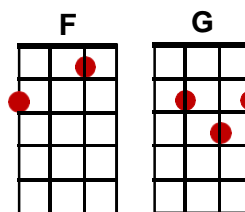

CHORUS:

C E7 Am
One of these days you're gonna be sorry,

Dm G7 C F/ G/
Cause your game I'm gonna play.

C E7 Am
And you'll find out without really tryin',

D G [Stop]
Each time that my kisses stray.