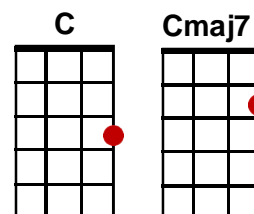

The Night Has A Thousand Eyes

(Bobby Vee, 1962)

INTRO: C F/ G/ (x2)

C E7 Am
They say that you're a runaround lover,

Dm G7 C F/ G/
Though you say it isn't so.

C E7 Am
But if you put me down for another,

D G [Stop]
I'll know, believe me, I'll know.

CHORUS: n/c Am Em Am
'Cause the night has a thousand eyes,

Em Dm G7 Cmaj7 Am
And a thousand eyes can't help but see,

Dm G7 Em7 A7
If you are true to me.

Dm G7 Cmaj7 Am
So remember when you tell those little white lies,

Dm G7↓ [Stop] C G7
That the night has a thousand eyes.

C E7 Am
You say that you're at home when you phone me,

Dm G7 C F/ G/
And how much you really care.

C E7 Am
Though you keep telling me that you're lonely,

The Night Has A Thousand Eyes (Cont'd)

CHORUS: ^{n/c} 'Cause the night has a thousand eyes,
^{Am} And a thousand eyes ^{Em} will see me too. ^{Am}
^{Em} ^{Dm} ^{G7} ^{Cmaj7} ^{Am}
^{Dm} ^{G7} ^{Em7} ^{A7}
 And no matter what I do,
^{Dm} ^{G7} ^{Cmaj7} ^{Am}
 I could never disguise all my little white lies,
^{Dm} ^{G7} ^C ^{A7}
 'Cause the night has a thousand eyes.
^{Dm} ^{G7} ^{Cmaj7} ^{Am}
 So remember when you tell those little white lies,
^{Dm} ^{G7} ^C ^{F/} ^{G/} ^C ^{F/} ^{G/} ^C
 That the night has a thousand eyes.