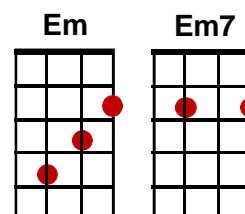

CHORUS:

C E7 Am
One of these days you're gonna be sorry,

Dm G7 C F/ G/
Cause your game I'm gonna play.

C E7 Am
And you'll find out without really tryin',

D G [Stop]
Each time that my kisses stray.