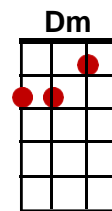

The Night Has A Thousand Eyes

(Bobby Vee, 1962)

INTRO: C F/ G/ (x2)

C E7 Am
They say that you're a runaround lover,

Dm G7 C F/ G/
Though you say it isn't so.

C E7 Am
But if you put me down for another,

D G [Stop]
I'll know, believe me, I'll know.

CHORUS: n/c Am Em Am
'Cause the night has a thousand eyes,

Em Dm G7 Cmaj7 Am
And a thousand eyes can't help but see,

Dm G7 Em7 A7
If you are true to me.

Dm G7 Cmaj7 Am
So remember when you tell those little white lies,

Dm G7↓ [Stop] C G7
That the night has a thousand eyes.

C E7 Am
You say that you're at home when you phone me,

Dm G7 C F/ G/
And how much you really care.

C E7 Am
Though you keep telling me that you're lonely,

The Night Has A Thousand Eyes (Cont'd)

CHORUS: ^{n/c} 'Cause the night has a thousand eyes,
^{Am} And a thousand eyes ^{Em} will see me too. ^{Am}
^{Em} ^{Dm} ^{G7} ^{Cmaj7} ^{Am}
^{Dm} ^{G7} ^{Em7} ^{A7}
 And no matter what I do,
^{Dm} ^{G7} ^{Cmaj7} ^{Am}
 I could never disguise all my little white lies,
^{Dm} ^{G7} ^C ^{A7}
 'Cause the night has a thousand eyes.
^{Dm} ^{G7} ^{Cmaj7} ^{Am}
 So remember when you tell those little white lies,
^{Dm} ^{G7} ^C ^{F/} ^{G/} ^C ^{F/} ^{G/} ^C
 That the night has a thousand eyes.