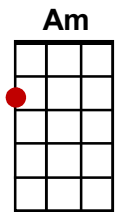

Sweet Caroline

(Neil Diamond)

INTRO: C (x2)

C F
Where it began I can't begin to knowin'

C G G
But then I know it's growin' strong

C F
Was in the spring, and spring became the summer

C G G
Who'd have believed you'd come along

C Am
Hands, touchin' hands

G F G [Stop] F↓ G↓
Reachin' out, touchin' me, touchin' you

C F F↓ Am↓ F↓
Sweet Caroline

F G [Stop] F↓ G↓
Good times never seemed so good

C F F↓ Am↓ F↓
I've been inclined

F G / F / Em / Dm /
To believe they never would, but now I

C F
Look at the night and it don't seem so lonely

C G G
We fill it up with only two

C F
And when I hurt, hurtin' runs off my shoulders

C G G
How can I hurt when holding you

C Am
Warm, touchin' warm

G F G [Stop] F↓ G↓
Reachin' out, touchin' me, touchin' you