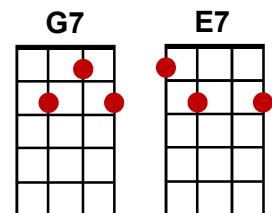

D7 C G7 C A7
Show me the way to go home

D7 C G7 C A7
Show me the way to go home

D7 C G7 C↓ G7↓ C↓
Show me the way to go home