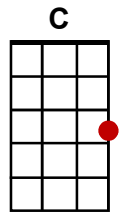

# Show Me The Way To Go Home

Intro: D7 G7 C G7

C C7  
Show me the way to go home,

F C  
I'm tired and I want to go to bed,

C Am D7 G / G7 /  
I had a little drink about an hour ago, and it's gone right to my head,

C C7 F E7  
Wherever I may roam, over land or sea or foam,

C Am  
You can always hear me singing this song,

D7 C G7 C G7  
Show me the way to go home

C C7  
Indicate the way to my abode

F C  
I'm fatigued and I wish to retire

C Am D7 G / G7 /  
I had a small beverage sixty minutes ago, and it's gone right to my cranium

C C7 F E7  
Wherever I may perambulate, over land or sea or effervescent vapor

C Am  
You can always hear me crooning this melody

D7 C G7 C G7  
Indicate the way to my abode

C C7  
Show me the way to go home,

F C  
I'm tired and I want to go to bed,

C Am D7 G / G7 /  
I had a little drink about an hour ago, and it's gone right to my head,