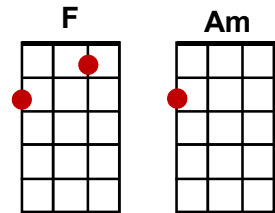

# Show Me The Way To Go Home

Intro: D7 G7 C G7

C C7  
Show me the way to go home,

F C  
I'm tired and I want to go to bed,

C Am D7 G / G7 /  
I had a little drink about an hour ago, and it's gone right to my head,

C C7 F E7  
Wherever I may roam, over land or sea or foam,

C Am  
You can always hear me singing this song,

D7 C G7 C G7  
Show me the way to go home

C C7  
Indicate the way to my abode

F C  
I'm fatigued and I wish to retire

D7 C G7 C G7  
Indicate the way to my abode

C C7  
Show me the way to go home,

F C  
I'm tired and I want to go to bed,

C Am D7 G / G7 /  
I had a little drink about an hour ago, and it's gone right to my head,

C C7 F E7  
Wherever I may roam, over land or sea or foam,

C Am  
You can always hear me singing this song,

D7 C G7 C A7  
Show me the way to go home

D7 C G7 C A7  
Show me the way to go home

D7 C G7 C↓ G7↓ C↓  
Show me the way to go home