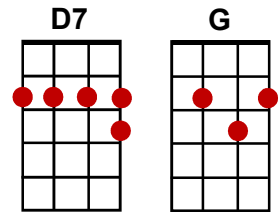

# Show Me The Way To Go Home

Intro: D7 G7 C G7

C C7  
Show me the way to go home,

F C  
I'm tired and I want to go to bed,

C Am D7 G / G7 /  
I had a little drink about an hour ago, and it's gone right to my head,

C C7 F E7  
Wherever I may roam, over land or sea or foam,

C Am  
You can always hear me singing this song,

D7 C G7 C G7  
Show me the way to go home

C C7  
Indicate the way to my abode

F C  
I'm fatigued and I wish to retire

C Am D7 G / G7 /  
I had a small beverage sixty minutes ago, and it's gone right to my cranium

C C7 F E7  
Wherever I may perambulate, over land or sea or effervescent vapor

C Am  
You can always hear me crooning this melody

D7 C G7 C G7  
Indicate the way to my abode

C C7  
Show me the way to go home,

F C  
I'm tired and I want to go to bed,

C Am D7 G / G7 /  
I had a little drink about an hour ago, and it's gone right to my head,