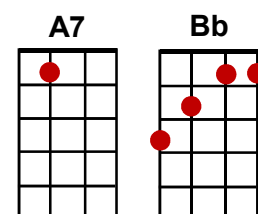

# Raining In My Heart

(Buddy Holly)

INTRO: F A7 Gm C7

F A7  
The sun is out, the sky is blue,  
Dm F7  
There's not a cloud to spoil the view,  
Bb C F Gm / C /  
But it's raining, raining in my heart.

F A7  
The weather man says "Clear today",  
Dm F7  
He doesn't know you've gone away,  
Bb C F F7  
And it's raining, raining in my heart.

Cm F Bb / Dm / Gm / Bb /  
Oh, misery, misery ... ry,  
G G7 Gm C7  
What's gonna become of me ... ee.

F A7  
I tell my blues they mustn't show,  
Dm F7  
But soon these tears are bound to flow,  
Bb C F F  
'Cos it's raining, raining in my heart.

F A7  
I tell my blues they mustn't show,  
Dm F7  
But soon these tears are bound to flow,  
Bb C F / Dm / Gm /  
'Cos it's raining, raining in my heart.

C F / Dm / Gm / C F / Dm / Gm / C / F↓  
Raining in my heart, raining in my heart.