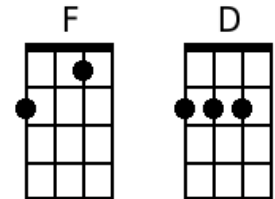

## Creedence Clearwater Revival

**Intro riff:** F// D/ F// D/ F// D// C/ Bb/// G/// G///

G G G  
Left a good job in the city, workin' for the man every night and day

G G G  
And I never lost one minute of sleepin', worryin' about the way things

G  
Might have been.

**Chorus (Men sing first [Rollin's], ladies sing the echoes):**

D7 D7 Em Em  
Big wheel a-keep on turnin', Proud Mary keep on burnin'

G G G G  
Rollin' [rollin'], rollin' [rollin'], rollin' on the river

G G G  
But I never saw the good side of the city till I hitched a ride

G G  
On a river boat queen.

**Chorus:**

D7 D7 Em Em  
Big wheel a-keep on turnin', Proud Mary keep on burnin'

G G G G  
Rollin' [rollin'], rollin' [rollin'], rollin' on the river