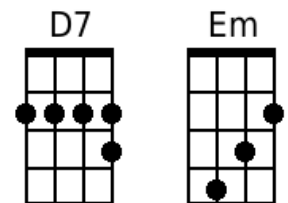

## Creedence Clearwater Revival

**Intro riff:** F// D/ F// D/ F// D// C/ Bb/// G/// G///

G G G  
Left a good job in the city, workin' for the man every night and day

G G G  
And I never lost one minute of sleepin', worryin' about the way things

G  
Might have been.

**Chorus (Men sing first [Rollin's], ladies sing the echoes):**

D7 D7 Em Em  
Big wheel a-keep on turnin', Proud Mary keep on burnin'

G G G G  
Rollin' [rollin'], rollin' [rollin'], rollin' on the river

G G G G  
Rollin' [rollin'], rollin' [rollin'], rollin' on the river

**Riff:** F// D/ F// D/ F// D// C/ Bb/// G/// G///

**Verse 2:**

G G G G  
Cleaned a lot of plates in Memphis, pumped a lot of pain down in New Orleans,

G G G  
But I never saw the good side of the city till I hitched a ride

G G  
On a river boat queen.

**Chorus:**

D7 D7 Em Em  
Big wheel a-keep on turnin', Proud Mary keep on burnin'

G G G G  
Rollin' [rollin'], rollin' [rollin'], rollin' on the river