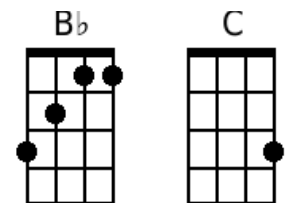

## Creedence Clearwater Revival

**Intro riff:** F// D/ F// D/ F// D// C/ Bb/// G/// G///

G G G  
Left a good job in the city, workin' for the man every night and day

G G G  
And I never lost one minute of sleepin', worryin' about the way things

G  
Might have been.

**Chorus (Men sing first [Rollin's], ladies sing the echoes):**

D7 D7 Em Em  
Big wheel a-keep on turnin', Proud Mary keep on burnin'

G G G G  
Rollin' [rollin'], rollin' [rollin'], rollin' on the river

G G G G  
Rollin' [rollin'], rollin' [rollin'], rollin' on the river

**Riff:** F// D/ F// D/ F// D// C/ Bb/// G/// G///

**Verse 2:**

G G G G  
Cleaned a lot of plates in Memphis, pumped a lot of pain down in New Orleans,

G G G  
But I never saw the good side of the city till I hitched a ride

G G  
On a river boat queen.

**Chorus:**

D7 D7 Em Em  
Big wheel a-keep on turnin', Proud Mary keep on burnin'

G G G G  
Rollin' [rollin'], rollin' [rollin'], rollin' on the river