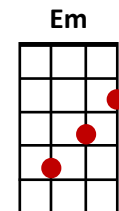

Poetry in Motion

Johnny Tillotson/Bobby Vee 1960

C (Kazoo) **Dm** (Kazoo) **Em**
 When I see my baby (da, da, da, da) What do I see (da, da, da, da)
 (Kazoo) **F** **G7** **G7**
 Poetry (da, da, da, da) Poetry in motion

C **Am** **F** **G7**
 Poetry in motion Walkin' by my side
C **Am** **F** **G7**
 Her lovely locomotion Keeps my eyes open wide

C **Am** **F** **G7**
 Poetry in motion See her gently sway
C **Am** **F//** **G7//** **C**
 A wave out on the ocean Could never move that way

E7 **Am** **E7** **Am**
 I love every movement And there's nothing I would change
E7 **Am** **D7** **G7**
 She doesn't need improvement She's much too nice to rearrange

C **Am** **F** **G7**
 Poetry in motion Dancing close to me
C **Am** **F//** **G7//** **C**
 A flower of devotion A swaying gracefully

C **Am** **Dm**
 Whoa. Whoa, whoa, whoa, whoa, whoa
G7 **C**
 Whoa, whoa, whoa, whoa, whoa
Am **Dm**
 Whoa, whoa, whoa, whoa, whoa
G7
 Whoooooooooo

C **Am** **F** **G7**
 Poetry in motion See her gently sway
C **Am** **F//** **G7//** **C**
 A wave out on the ocean Could never move that way