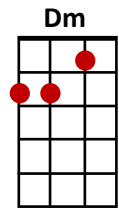

Poetry in Motion

Johnny Tillotson/Bobby Vee 1960

C (Kazoo) **Dm** (Kazoo) **Em**
 When I see my baby (da, da, da, da) What do I see (da, da, da, da)
 (Kazoo) **F** **G7** **G7**
 Poetry (da, da, da, da) Poetry in motion

C **Am** **F** **G7**
 Poetry in motion Walkin' by my side
C **Am** **F** **G7**
 Her lovely locomotion Keeps my eyes open wide

C **Am** **F** **G7**
 Poetry in motion See her gently sway
C **Am** **F//** **G7//** **C**
 A wave out on the ocean Could never move that way

E7 **Am** **E7** **Am**
 I love every movement And there's nothing I would change
E7 **Am** **D7** **G7**
 She doesn't need improvement She's much too nice to rearrange

C **Am** **F** **G7**
 Poetry in motion Dancing close to me
C **Am** **F//** **G7//** **C**
 A flower of devotion A swaying gracefully

C **Am** **Dm**
 Whoa. Whoa, whoa, whoa, whoa, whoa
G7 **C**
 Whoa, whoa, whoa, whoa, whoa
Am **Dm**
 Whoa, whoa, whoa, whoa, whoa
G7
 Whoooooooooo

C **Am** **F** **G7**
 Poetry in motion See her gently sway
C **Am** **F//** **G7//** **C**
 A wave out on the ocean Could never move that way