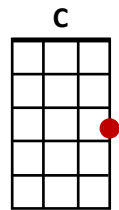

Poetry in Motion

Johnny Tillotson/Bobby Vee 1960

C (Kazoo) **Dm** (Kazoo) **Em**
 When I see my baby (da, da, da, da) What do I see (da, da, da, da)
 (Kazoo) **F** **G7** **G7**
 Poetry (da, da, da, da) Poetry in motion

C **Am** **F** **G7**
 Poetry in motion Walkin' by my side
C **Am** **F** **G7**
 Her lovely locomotion Keeps my eyes open wide

C **Am** **F** **G7**
 Poetry in motion See her gently sway
C **Am** **F//** **G7//** **C**
 A wave out on the ocean Could never move that way

E7 **Am** **E7** **Am**
 I love every movement And there's nothing I would change
E7 **Am** **D7** **G7**
 She doesn't need improvement She's much too nice to rearrange

C **Am** **F** **G7**
 Poetry in motion Dancing close to me
C **Am** **F//** **G7//** **C**
 A flower of devotion A swaying gracefully

C **Am** **Dm**
 Whoa. Whoa, whoa, whoa, whoa, whoa
G7 **C**
 Whoa, whoa, whoa, whoa, whoa
Am **Dm**
 Whoa, whoa, whoa, whoa, whoa
G7
 Whoooooooooo

C **Am** **F** **G7**
 Poetry in motion See her gently sway
C **Am** **F//** **G7//** **C**
 A wave out on the ocean Could never move that way