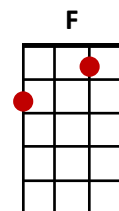

Poetry in Motion

Johnny Tillotson/Bobby Vee 1960

C (Kazoo) **Dm** (Kazoo) **Em**
 When I see my baby (da, da, da, da) What do I see (da, da, da, da)
 (Kazoo) **F** **G7** **G7**
 Poetry (da, da, da, da) Poetry in motion

C **Am** **F** **G7**
 Poetry in motion Walkin' by my side
C **Am** **F** **G7**
 Her lovely locomotion Keeps my eyes open wide

C **Am** **F** **G7**
 Poetry in motion See her gently sway
C **Am** **F//** **G7//** **C**
 A wave out on the ocean Could never move that way

E7 **Am** **E7** **Am**
 I love every movement And there's nothing I would change
E7 **Am** **D7** **G7**
 She doesn't need improvement She's much too nice to rearrange

C **Am** **F** **G7**
 Poetry in motion Dancing close to me
C **Am** **F//** **G7//** **C**
 A flower of devotion A swaying gracefully

C **Am** **Dm**
 Whoa. Whoa, whoa, whoa, whoa, whoa
G7 **C**
 Whoa, whoa, whoa, whoa, whoa
Am **Dm**
 Whoa, whoa, whoa, whoa, whoa
G7
 Whoooooooooo

C **Am** **F** **G7**
 Poetry in motion See her gently sway
C **Am** **F//** **G7//** **C**
 A wave out on the ocean Could never move that way