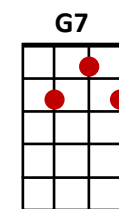

Poetry in Motion

Johnny Tillotson/Bobby Vee 1960

C (Kazoo) **Dm** (Kazoo) **Em**
 When I see my baby (da, da, da, da) What do I see (da, da, da, da)
 (Kazoo) **F** **G7** **G7**
 Poetry (da, da, da, da) Poetry in motion

C **Am** **F** **G7**
 Poetry in motion Walkin' by my side
C **Am** **F** **G7**
 Her lovely locomotion Keeps my eyes open wide

C **Am** **F** **G7**
 Poetry in motion See her gently sway
C **Am** **F//** **G7//** **C**
 A wave out on the ocean Could never move that way

E7 **Am** **E7** **Am**
 I love every movement And there's nothing I would change
E7 **Am** **D7** **G7**
 She doesn't need improvement She's much too nice to rearrange

C **Am** **F** **G7**
 Poetry in motion Dancing close to me
C **Am** **F//** **G7//** **C**
 A flower of devotion A swaying gracefully

C **Am** **Dm**
 Whoa. Whoa, whoa, whoa, whoa, whoa
G7 **C**
 Whoa, whoa, whoa, whoa, whoa
Am **Dm**
 Whoa, whoa, whoa, whoa, whoa
G7
 Whoooooooooo

C **Am** **F** **G7**
 Poetry in motion See her gently sway
C **Am** **F//** **G7//** **C**
 A wave out on the ocean Could never move that way