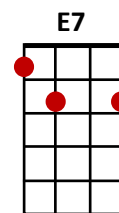

Poetry in Motion

Johnny Tillotson/Bobby Vee 1960

C (Kazoo) **Dm** (Kazoo) **Em**
 When I see my baby (da, da, da, da) What do I see (da, da, da, da)
 (Kazoo) **F** **G7** **G7**
 Poetry (da, da, da, da) Poetry in motion

C **Am** **F** **G7**
 Poetry in motion Walkin' by my side
C **Am** **F** **G7**
 Her lovely locomotion Keeps my eyes open wide

C **Am** **F** **G7**
 Poetry in motion See her gently sway
C **Am** **F//** **G7//** **C**
 A wave out on the ocean Could never move that way

E7 **Am** **E7** **Am**
 I love every movement And there's nothing I would change
E7 **Am** **D7** **G7**
 She doesn't need improvement She's much too nice to rearrange

C **Am** **F** **G7**
 Poetry in motion Dancing close to me
C **Am** **F//** **G7//** **C**
 A flower of devotion A swaying gracefully

C **Am** **Dm**
 Whoa. Whoa, whoa, whoa, whoa, whoa
G7 **C**
 Whoa, whoa, whoa, whoa, whoa
Am **Dm**
 Whoa, whoa, whoa, whoa, whoa
G7
 Whoooooooooo

C **Am** **F** **G7**
 Poetry in motion See her gently sway
C **Am** **F//** **G7//** **C**
 A wave out on the ocean Could never move that way