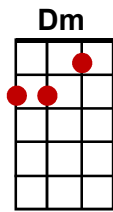

One Way Ticket (To The Blues)

(Neil Sedaka / Eruption)

Intro: **Dm** (x4)

Dm
One way ticket, one way ticket,

Gm
One way ticket, one way ticket,

A **Dm / F / Dsus2 / Dm**
One way ticket, one way ticket to the blu ... ue... ue ues.

Dm
Choo choo train, a-chuggin' down the track,

Gm
Gotta travel on, ain't never comin' back,

A **A7** **Dm** **Dm**
Whoo-oo-oo, got a one way ticket to the blu...ues.

Dm
Bye bye love, my baby's leavin' me,

Gm
Now lonely teardrops are all that I can see,

A **A7** **Dm** **Dm**
Whoo-oo-oo, got a one way ticket to the blu...ues.

C **F**
I'm gonna take a trip to lonesome town,

A **Dm**
Gonna stay at heartbreak hotel'