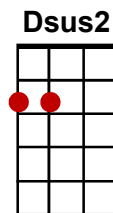

One Way Ticket (To The Blues)

(Neil Sedaka / Eruption)

Intro: **Dm** (x4)

Dm
One way ticket, one way ticket,

Gm
One way ticket, one way ticket,

A **Dm / F / Dsus2 / Dm**
One way ticket, one way ticket to the blu ... ue... ue ues.

Dm
Choo choo train, a-chuggin' down the track,

Gm
Gotta travel on, ain't never comin' back,

A **A7** **Dm** **Dm**
Whoo-oo-oo, got a one way ticket to the blu...ues.

Dm
Bye bye love, my baby's leavin' me,

Gm
Now lonely teardrops are all that I can see,

A **A7** **Dm** **Dm**
Whoo-oo-oo, got a one way ticket to the blu...ues.

C **F**
I'm gonna take a trip to lonesome town,

A **Dm**
Gonna stay at heartbreak hotel'