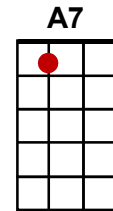

One Way Ticket (To The Blues)

(Neil Sedaka / Eruption)

Intro: **Dm** (x4)

Dm
One way ticket, one way ticket,

Gm
One way ticket, one way ticket,

A **Dm / F / Dsus2 / Dm**
One way ticket, one way ticket to the blu ... ue... ue ues.

Dm
Choo choo train, a-chuggin' down the track,

Gm
Gotta travel on, ain't never comin' back,

A **A7** **Dm** **Dm**
Whoo-oo-oo, got a one way ticket to the blu...ues.

Dm
Bye bye love, my baby's leavin' me,

Gm
Now lonely teardrops are all that I can see,

A **A7** **Dm** **Dm**
Whoo-oo-oo, got a one way ticket to the blu...ues.

C **F**
I'm gonna take a trip to lonesome town,

A **Dm**
Gonna stay at heartbreak hotel'