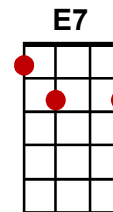

One Way Ticket (To The Blues)

(Neil Sedaka / Eruption)

Intro: **Dm** (x4)

Dm
One way ticket, one way ticket,

Gm
One way ticket, one way ticket,

A **Dm / F / Dsus2 / Dm**
One way ticket, one way ticket to the blu ... ue... ue ues.

Dm
Choo choo train, a-chuggin' down the track,

Gm
Gotta travel on, ain't never comin' back,

A **A7** **Dm** **Dm**
Whoo-oo-oo, got a one way ticket to the blu...ues.

Dm
Bye bye love, my baby's leavin' me,

Gm
Now lonely teardrops are all that I can see,

A **A7** **Dm** **Dm**
Whoo-oo-oo, got a one way ticket to the blu...ues.

C **F**
I'm gonna take a trip to lonesome town,

A **Dm**
Gonna stay at heartbreak hotel'

A **Dm**
A fool such as I there never was,

E7 **A7** **A7**
I cried a tear so well.

Dm
One way ticket, one way ticket,

Gm
One way ticket, one way ticket,

A **Dm / F / Dsus2 / Dm**
One way ticket, one way ticket to the blu ... ue... ue ues.