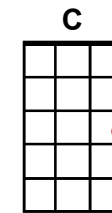

One Way Ticket (To The Blues)

(Neil Sedaka / Eruption)

Intro: **Dm** (x4)

Dm
One way ticket, one way ticket,

Gm
One way ticket, one way ticket,

A **Dm / F / Dsus2 / Dm**
One way ticket, one way ticket to the blu ... ue... ue ues.

Dm
Choo choo train, a-chuggin' down the track,

Gm
Gotta travel on, ain't never comin' back,

A **A7** **Dm** **Dm**
Whoo-oo-oo, got a one way ticket to the blu...ues.

Dm
Bye bye love, my baby's leavin' me,

Gm
Now lonely teardrops are all that I can see,

A **A7** **Dm** **Dm**
Whoo-oo-oo, got a one way ticket to the blu...ues.

C **F**
I'm gonna take a trip to lonesome town,

A **Dm**
Gonna stay at heartbreak hotel'