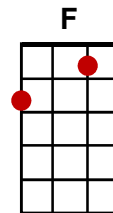

One Way Ticket (To The Blues)

(Neil Sedaka / Eruption)

Intro: **Dm** (x4)

Dm
One way ticket, one way ticket,

Gm
One way ticket, one way ticket,

A **Dm / F / Dsus2 / Dm**
One way ticket, one way ticket to the blu ... ue... ue ues.

Dm
Choo choo train, a-chuggin' down the track,

Gm
Gotta travel on, ain't never comin' back,

A **A7** **Dm** **Dm**
Whoo-oo-oo, got a one way ticket to the blu...ues.

Dm
Bye bye love, my baby's leavin' me,

Gm
Now lonely teardrops are all that I can see,

A **A7** **Dm** **Dm**
Whoo-oo-oo, got a one way ticket to the blu...ues.

C **F**
I'm gonna take a trip to lonesome town,

A **Dm**
Gonna stay at heartbreak hotel'

A **Dm**
A fool such as I there never was,

E7 **A7** **A7**
I cried a tear so well.

Dm
One way ticket, one way ticket,

Gm
One way ticket, one way ticket,

A **Dm / F / Dsus2 / Dm**
One way ticket, one way ticket to the blu ... ue... ue ues.