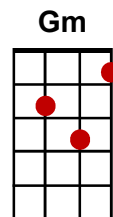

One Way Ticket (To The Blues)

(Neil Sedaka / Eruption)

Intro: **Dm** (x4)

Dm
One way ticket, one way ticket,

Gm
One way ticket, one way ticket,

A **Dm / F / Dsus2 / Dm**
One way ticket, one way ticket to the blu ... ue... ue ues.

Dm
Choo choo train, a-chuggin' down the track,

Gm
Gotta travel on, ain't never comin' back,

A **A7** **Dm** **Dm**
Whoo-oo-oo, got a one way ticket to the blu...ues.

Dm
Bye bye love, my baby's leavin' me,

Gm
Now lonely teardrops are all that I can see,

A **A7** **Dm** **Dm**
Whoo-oo-oo, got a one way ticket to the blu...ues.

C **F**
I'm gonna take a trip to lonesome town,

A **Dm**
Gonna stay at heartbreak hotel'

One Way Ticket (To The Blues) (Cont'd)

Dm

Choo choo train, a-chuggin' down the track,

Gm

Gotta travel on, ain't never comin' back,

A **A7** **Dm** **Dm**
 Whoo-oo-oo, got a one way ticket to the blu...ues.