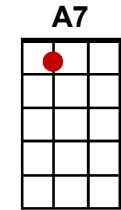

One Way Ticket (To The Blues) (Cont'd)

Dm

Choo choo train, a-chuggin' down the track,

Gm

Gotta travel on, ain't never comin' back,

A **A7** **Dm** **Dm**
 Whoo-oo-oo, got a one way ticket to the blu...ues.

Gm

C **F**
 I'm gonna take a trip to lonesome town,

A **Dm**
 Gonna stay at heartbreak hotel'

A **Dm**
 A fool such as I there never was,

E7 **A7** **A7**
 I cried a tear so well.

Dm

One way ticket, one way ticket,