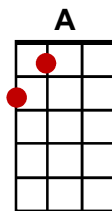

One Way Ticket (To The Blues)

(Neil Sedaka / Eruption)

Intro: **Dm** (x4)

Dm
One way ticket, one way ticket,

Gm
One way ticket, one way ticket,

A **Dm / F / Dsus2 / Dm**
One way ticket, one way ticket to the blu ... ue... ue ues.

Dm
Choo choo train, a-chuggin' down the track,

Gm
Gotta travel on, ain't never comin' back,

A **A7** **Dm** **Dm**
Whoo-oo-oo, got a one way ticket to the blu...ues.

Dm
Bye bye love, my baby's leavin' me,

Gm
Now lonely teardrops are all that I can see,

A **A7** **Dm** **Dm**
Whoo-oo-oo, got a one way ticket to the blu...ues.

C **F**
I'm gonna take a trip to lonesome town,

A **Dm**
Gonna stay at heartbreak hotel'