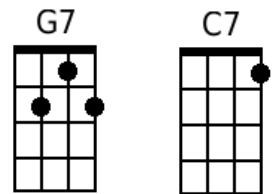

My Boy Lollipop

Millie/ Robert Spencer

INTRO: G7 G7// [* indicates a vocal riff to be sung by the men]

n/c C * F G7 C *
My boy Lollipop, you make my heart go giddy up,
F G7 C * F G7 C * F//
You are as sweet as candy, you're my sugar dandy,
G7// C * F G7 C *
My boy Lollipop, never ever leave me,
F G7 C F G7 C C7
Because it would grie-eve me, my heart told me so.

F F F C C7
I love you, I love you, I love you so, but I don't want you to know
F F F
I need you, I need you, I need you so,
G7↓ [STOP]
And I'll never let you go.

n/c C * F G7 C *
My boy Lollipop, you make my heart go giddy up,
F G7 C * F G7 C7
You set the world on fire, you are my one desire,
F G7 C C7
Oh my Lollipop.

F F F C C7
I love you, I love you, I love you so, but I don't want you to know
F F F
I need you, I need you, I need you so,
G7↓ [STOP]
And I'll never let you go.

n/c C * F G7 C *
My boy Lollipop, you make my heart go giddy up,
F G7 C * F G7 C7
You set the world on fire, you are my one desire.