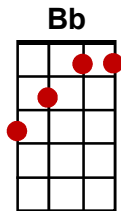

Meet Me On The Corner

(Lindisfarne)

Intro. (with kazoos): F C Dm C Bb C F C

F C Dm C
Hey mister dream seller, where have you been,

Bb C F C
Tell me, have you dreams I can see,

Bb C F A7 Dm
I came along just to bring you this song,

G7 C F C
Can you spare one dream for me?

F C Dm C
You won't have met me, and you'll soon forget,

Bb C F C
So don't mind me tuggin' at your sleeve,

Bb C F A7 Dm
I'm asking you if I can fix a rendezvous,

G7 C F
For your dreams are all I believe.

Gm Am
Chorus: Meet me on the corner when the lights are coming on,

F Am Dm
And I'll be there, I promise I'll be there,

Gm Am Dm
Down the empty streets we'll disappear into the dawn,

Gm Bb C Bb Am Gm
If you have dreams enough to share.

F C Dm C
Lay down your bundle of rags and reminders,

Bb C F C
And spread your wares on the ground,

Bb C F A7 Dm
Well, I've got time if you'll deal in rhyme,

G7 C F
I'm just hangin' around.

Cont'd