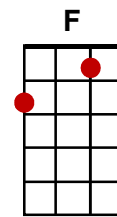

Meet Me On The Corner

(Lindisfarne)

Intro. (with kazoos): F C Dm C Bb C F C

F C Dm C
Hey mister dream seller, where have you been,

Bb C F C
Tell me, have you dreams I can see,

Bb C F A7 Dm
I came along just to bring you this song,

G7 C F C
Can you spare one dream for me?

F C Dm C
You won't have met me, and you'll soon forget,

Bb C F C
So don't mind me tuggin' at your sleeve,

Bb C F A7 Dm
I'm asking you if I can fix a rendezvous,

G7 C F
For your dreams are all I believe.

Gm Am
Chorus: Meet me on the corner when the lights are coming on,

F Am Dm
And I'll be there, I promise I'll be there,

Gm Am Dm
Down the empty streets we'll disappear into the dawn,

Gm Bb C Bb Am Gm
If you have dreams enough to share.

F C Dm C
Lay down your bundle of rags and reminders,

Bb C F C
And spread your wares on the ground,

Bb C F A7 Dm
Well, I've got time if you'll deal in rhyme,

G7 C F
I'm just hangin' around.

Cont'd