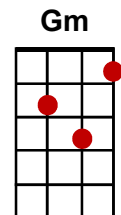

Meet Me On The Corner

(Lindisfarne)

Intro. (with kazoos): F C Dm C Bb C F C

F C Dm C
Hey mister dream seller, where have you been,

Bb C F C
Tell me, have you dreams I can see,

Bb C F A7 Dm
I came along just to bring you this song,

G7 C F C
Can you spare one dream for me?

F C Dm C
You won't have met me, and you'll soon forget,

Bb C F C
So don't mind me tuggin' at your sleeve,

Bb C F A7 Dm
I'm asking you if I can fix a rendezvous,

G7 C F
For your dreams are all I believe.

Gm Am
Chorus: Meet me on the corner when the lights are coming on,

F Am Dm
And I'll be there, I promise I'll be there,

Gm Am Dm
Down the empty streets we'll disappear into the dawn,

Gm Bb C Bb Am Gm
If you have dreams enough to share.

F C Dm C
Lay down your bundle of rags and reminders,

Bb C F C
And spread your wares on the ground,

Bb C F A7 Dm
Well, I've got time if you'll deal in rhyme,

G7 C F
I'm just hangin' around.

Cont'd