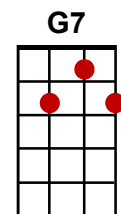

Meet Me On The Corner

(Lindisfarne)

Intro. (with kazoos): F C Dm C Bb C F C

F C Dm C
Hey mister dream seller, where have you been,

Bb C F C
Tell me, have you dreams I can see,

Bb C F A7 Dm
I came along just to bring you this song,

G7 C F C
Can you spare one dream for me?

F C Dm C
You won't have met me, and you'll soon forget,

Bb C F C
So don't mind me tuggin' at your sleeve,

Bb C F A7 Dm
I'm asking you if I can fix a rendezvous,

G7 C F
For your dreams are all I believe.

Gm Am
Chorus: Meet me on the corner when the lights are coming on,

F Am Dm
And I'll be there, I promise I'll be there,

Gm Am Dm
Down the empty streets we'll disappear into the dawn,

Gm Bb C Bb Am Gm
If you have dreams enough to share.

F C Dm C
Lay down your bundle of rags and reminders,

Bb C F C
And spread your wares on the ground,

Bb C F A7 Dm
Well, I've got time if you'll deal in rhyme,

G7 C F
I'm just hangin' around.

Cont'd