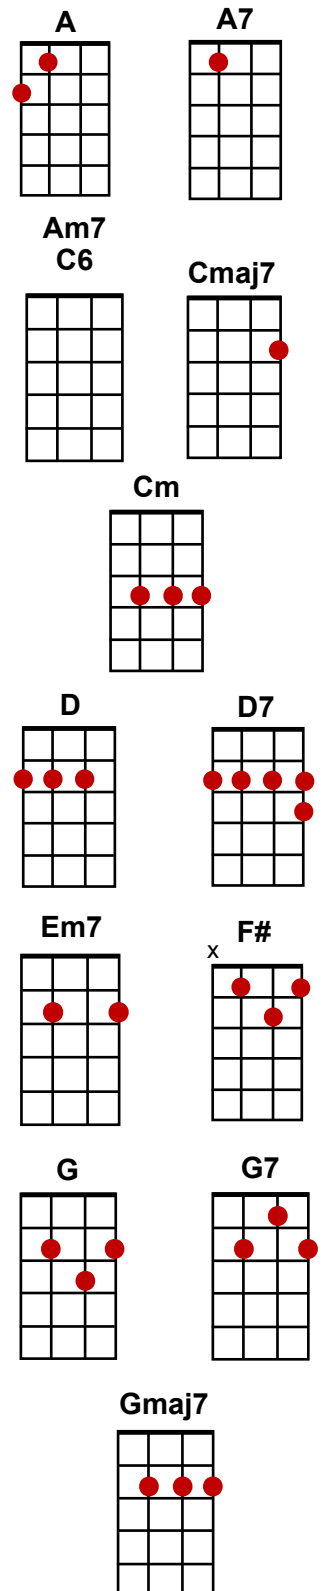

L - O - V - E

(Nat 'King' Cole, 1965)

INTRO: G D7 G D7

G Em7 Am7 D7
L is for the way you look at me

Am7 Gmaj7 Em7
O is for the only one I see

G7 Cmaj7 C6
V is very, very extra—ordinary

A A7 D↓ A7↓ D↓ D7↓
E is even more than any-one that you adore

G Em7 Am7 D7
And love is all that I can give to you

Am7 Gmaj7 Em7
Love is more than just a game for two

G7
Two in love can make it

Cmaj7 Cm
Take my heart and please don't break it

G D7 G Cm
Love was made for me and you.

G D7 G D7

G Em7 Am7 D7
L is for the way you look at me

Am7 Gmaj7 Em7
O is for the only one I see

G7 Cmaj7 C6
V is very, very extra—ordinary

A A7 D↓ A7↓ D↓ D7↓
E is even more than any-one that you adore

Cont'd

L - O - V - E (Cont'd)

G **Em7** **Am7** **D7**
 And love is all that I can give to you

Am7 **Gmaj7** **Em7**
 Love is more than just a game for two

G7
 Two in love can make it

Cmaj7 **Cm**
 Take my heart and please don't break it