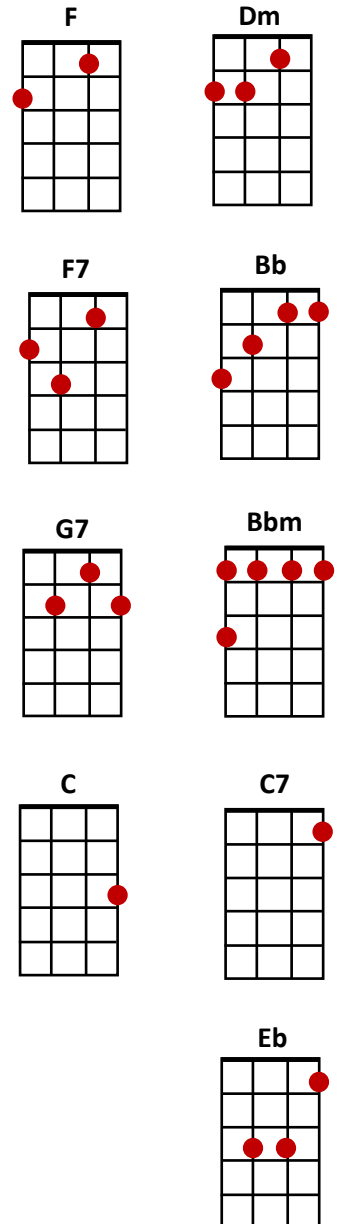

# In My Life

The Beatles

Intro: F// F// C F// F// C// C7//

**F** **Dm** **F7**  
There are places I'll remember

**Bb Bbm**

All my life though

**F**

Some have changed

**Dm** **F7**

All these memories lose their meaning

**Bb** **Bbm**

When I think of love as

**F**

Something new

**Dm** **G7**

Though I know I'll never lose affection

**Eb** **F**

For people and things that went before

**Dm** **G7**

I know I'll often stop and think about them

**Bbm** **F**

In my life I'll love you more

Instrumental: F Dm// F7// Bb// Bbm// F F Dm// F7// Bb// Bbm// F

**Dm** **G7**  
Though I know I'll never lose affection  
**Eb** **F**  
For people and things that went before  
**Dm** **G7**  
I know I'll often stop and think about them  
**Bbm** **F**  
In my life I'll love you more  
**Bbm** **F**  
In my life I'll love you more