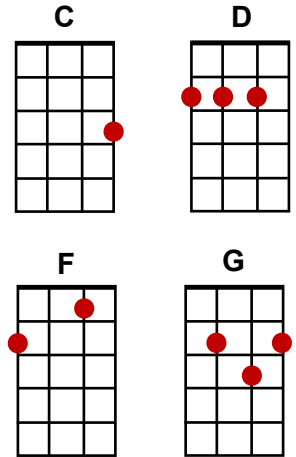

# I'm a Believer

(The Monkees, 1966 )

INTRO: G G G G

G D C G G  
 I thought love was only true in fairy tales,  
 G D C G G  
 Meant for someone else but not for me,  
 C G C G  
 Love was out to get me, that's the way it seemed,  
 C G D D↓  
 Disappointment haunted all my dreams.

CHORUS:

G// C// G//  
 Then I saw her face  
 C// G// C// G//  
 Now I'm a believer  
 C// G// C// G// C// G// C// G//  
 Not a trace ..... of doubt in my mind  
 C// G C G  
 I'm in love oooooo-oooo I'm a believer  
 F D D  
 I couldn't leave her if I tried.

G D C G G  
 I thought love was more or less a giving thing,  
 G D C G G  
 Seems the more I gave the less I got.  
 C G C G  
 What's the use of trying, all you get is pain  
 C G D D↓  
 When I needed sunshine I got rain.

CHORUS

KAZOO: G D C G G D C G

C G C G  
 Love was out to get me, that's the way it seemed,  
 C G D D↓  
 Disappointment haunted all my dreams.

CHORUS

KAZOO: G D C G G D C G↓