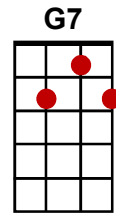

I'll Never Find Another You

(The Seekers)

Intro: **C / F / G7** (x2) (Play Riff 1)

C F D7 G7
There's a new world somewhere they call the promised land

C Em F G
And I'll be there someday if you will hold my hand

Am F G F Em
I still need you there beside me no matter what I do

F C Am Dm G7 C / F / G7 (Play Riff 2)
For I know I'll never find another you

C F D7 G7
There is always someone for each of us, they say,

C Em F G
And you'll be my someone forever and a day,

Am F G F Em
I could search the whole world over until my life is through,

F C Am Dm G7 C / F / C (Play Riff 3)
But I know I'll never find another you

Am F C F C
It's a long long journey, so stay by my side

Am G F C F G7
When I walk through the storm you'll be my guide, be my guide

C F D7 G7
If they gave me a fortune my treasure would be small

C Em F G
I could lose it all tomorrow and never mind at all

Am F G F Em
But if I should lose your love dear, I don't know what I'd do,

F C Am Dm G7 C / F / G7 (Play Riff 2)
For I know I'll never find another you

(Play Melody)

C F D7 G7
C Em F G
Am F G F Em
But if I should lose your love dear, I don't know what I'd do,

F C Am Dm G7 C / F / G7 (Play Riff 2)
For I know I'll never find another you

C / F / G7
Another you...ooo...ooo

C / F / C / G7 / C↓
Another you...ooo...ooo