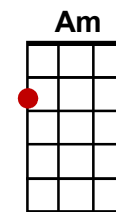

I'll Never Find Another You

(The Seekers)

Intro: **C / F / G7** (x2) (Play Riff 1)

C F D7 G7
There's a new world somewhere they call the promised land

C Em F G
And I'll be there someday if you will hold my hand

Am F G F Em
I still need you there beside me no matter what I do

F C Am Dm G7 C / F / G7 (Play Riff 2)
For I know I'll never find another you

C F D7 G7
There is always someone for each of us, they say,

C Em F G
And you'll be my someone forever and a day,

Am F G F Em
I could search the whole world over until my life is through,

F C Am Dm G7 C / F / C (Play Riff 3)
But I know I'll never find another you

Am F C F C
It's a long long journey, so stay by my side

Am G F C F G7
When I walk through the storm you'll be my guide, be my guide

C F D7 G7
If they gave me a fortune my treasure would be small

C Em F G
I could lose it all tomorrow and never mind at all

Am F G F Em
But if I should lose your love dear, I don't know what I'd do,

F C Am Dm G7 C / F / G7 (Play Riff 2)
For I know I'll never find another you

(Play Melody)

C F D7 G7
C Em F G
Am F G F Em
But if I should lose your love dear, I don't know what I'd do,

F C Am Dm G7 C / F / G7 (Play Riff 2)
For I know I'll never find another you

C / F / G7
Another you...ooo...ooo

C / F / C / G7 / C↓
Another you...ooo...ooo