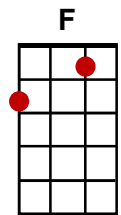

I'll Never Find Another You

(The Seekers)

Intro: **C / F / G7** (x2) (Play Riff 1)

C F D7 G7
There's a new world somewhere they call the promised land

C Em F G
And I'll be there someday if you will hold my hand

Am F G F Em
I still need you there beside me no matter what I do

F C Am Dm G7 C / F / G7 (Play Riff 2)
For I know I'll never find another you

C F D7 G7
There is always someone for each of us, they say,

C Em F G
And you'll be my someone forever and a day,

Am F G F Em
I could search the whole world over until my life is through,

F C Am Dm G7 C / F / C (Play Riff 3)
But I know I'll never find another you

Am F C F C
It's a long long journey, so stay by my side

Am G F C F G7
When I walk through the storm you'll be my guide, be my guide

C F D7 G7
If they gave me a fortune my treasure would be small

C Em F G
I could lose it all tomorrow and never mind at all

Am F G F Em
But if I should lose your love dear, I don't know what I'd do,

F C Am Dm G7 C / F / G7 (Play Riff 2)
For I know I'll never find another you

(Play Melody)

C F D7 G7
C Em F G
Am F G F Em
But if I should lose your love dear, I don't know what I'd do,

F C Am Dm G7 C / F / G7 (Play Riff 2)
For I know I'll never find another you

C / F / G7
Another you...ooo...ooo

C / F / C / G7 / C↓
Another you...ooo...ooo