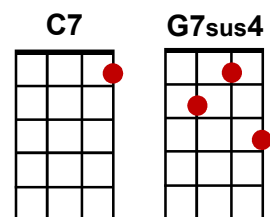

# Help Me Make It Through The Night

(Kris Kristofferson)

Intro: **C Csus4 C↓ [Stop]**

**n/c** **C Csus4 C**  
Take the ribbon from your (*my*) hair,

**F Am Dm**  
Shake it loose and let it fall,

**G7 G7sus2 G7**  
Layin' soft upon my (*your*) skin,

**C Csus4 C↓ [Stop]**  
Like the shadows on the wall.

**n/c** **C Csus4 C**  
Come and lay down by my side,

**F Am Dm**  
Till the early morning light,

**G7 G7sus2 G7**  
All I'm takin' is your time,

**C Csus4 C**  
Help me make it through the night

**C7** **F**  
I don't care who's right or wrong,

**C**  
I don't try to under-stand,

**D7**  
Let the devil take to-morrow,

**G7 G7sus4 G7↓ [Stop]**  
Lord, tonight I need a friend.

**n/c** **C Csus4 C**  
Yesterday is dead and gone,