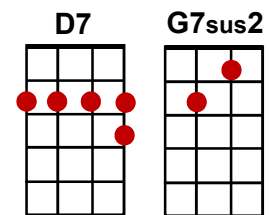

# Help Me Make It Through The Night

(Kris Kristofferson)

Intro: **C Csus4 C↓ [Stop]**

**n/c** **C Csus4 C**  
Take the ribbon from your (*my*) hair,

**F Am Dm**  
Shake it loose and let it fall,

**G7 G7sus2 G7**  
Layin' soft upon my (*your*) skin,

**C Csus4 C↓ [Stop]**  
Like the shadows on the wall.

**n/c** **C Csus4 C**  
Come and lay down by my side,

**F Am Dm**  
Till the early morning light,

**G7 G7sus2 G7**  
All I'm takin' is your time,

**C Csus4 C**  
Help me make it through the night

**C7** **F**  
I don't care who's right or wrong,

**C**  
I don't try to under-stand,

**D7**  
Let the devil take to-morrow,

**G7 G7sus4 G7↓ [Stop]**  
Lord, tonight I need a friend.

**n/c** **C Csus4 C**  
Yesterday is dead and gone,