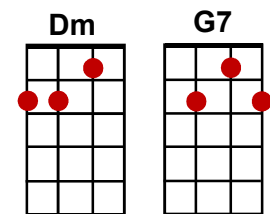

# Help Me Make It Through The Night

(Kris Kristofferson)

Intro: **C Csus4 C↓ [Stop]**

**n/c** **C Csus4 C**  
Take the ribbon from your (*my*) hair,

**F Am Dm**  
Shake it loose and let it fall,

**G7 G7sus2 G7**  
Layin' soft upon my (*your*) skin,

**C Csus4 C↓ [Stop]**  
Like the shadows on the wall.

**n/c** **C Csus4 C**  
Come and lay down by my side,

**F Am Dm**  
Till the early morning light,

**G7 G7sus2 G7**  
All I'm takin' is your time,

**C Csus4 C**  
Help me make it through the night

**C7** **F**  
I don't care who's right or wrong,

**C**  
I don't try to under-stand,

**D7**  
Let the devil take to-morrow,

**G7 G7sus4 G7↓ [Stop]**  
Lord, tonight I need a friend.

**n/c** **C Csus4 C**  
Yesterday is dead and gone,

## Help Me Make It Through The Night (Cont'd)

**C7** **F**  
I don't care who's right or wrong,

**C**  
I don't try to under-stand,

**D7**  
Let the devil take to-morrow,

**G7** **G7sus4** **G7↓** [Stop]  
Lord, tonight I need a friend.