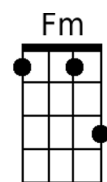

# Half the World Away

Oasis (1994)

**Intro:** C F C F

C F  
I would like to leave this city  
C F  
This old town don't smell too pretty and  
C Am D7 F  
I can feel the warning signs running around my mind  
C F C F  
And when I leave this island, I'll book myself into a soul asylum  
C Am D7 F C  
'Cause I can feel the warning signs running around my mind

**Chorus:**

C E7 Am  
So here I go, I'm still scratching around in the same old hole  
F D7 G G7  
My body feels young but my mind is very o-o-old  
Am C  
So what do you say  
E7 Am  
You can't give me the dreams that are mine anyway

**(Quietly)**

F Fm  
I'm half the world away, half the world away  
C G Am  
Half the world away

**(Louder again)**

D7 F F  
I've been lost, I've been found, but I don't feel down

**Instrumental:** C F C F

# Half the World Away (Cont'd)

C      F  
 And if I could leave this spirit  
C                      F  
 I'll find me a hole and I'll live in it  
C    G      Am                      D7                      F    C  
 And I can feel the warning signs running around my mind