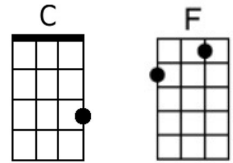

# Half the World Away

Oasis (1994)

**Intro:** C F C F

C F  
I would like to leave this city  
C F  
This old town don't smell too pretty and  
C Am D7 F  
I can feel the warning signs running around my mind  
C F C F  
And when I leave this island, I'll book myself into a soul asylum  
C Am D7 F C  
'Cause I can feel the warning signs running around my mind

**Chorus:**

C E7 Am  
So here I go, I'm still scratching around in the same old hole  
F D7 G G7  
My body feels young but my mind is very o-o-old  
Am C  
So what do you say  
E7 Am  
You can't give me the dreams that are mine anyway

**(Quietly)**

F Fm  
I'm half the world away, half the world away  
C G Am  
Half the world away

**(Louder again)**

D7 F F  
I've been lost, I've been found, but I don't feel down

**Instrumental:** C F C F

# Half the World Away (Cont'd)

C      F  
 And if I could leave this spirit  
C                      F  
 I'll find me a hole and I'll live in it  
C    G      Am                      D7                      F    C  
 And I can feel the warning signs running around my mind