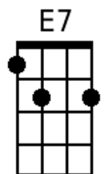

(Quietly)

F   Fm
I'm half the world away, half the world away
C   G   Am
Half the world away