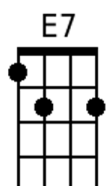

# Half the World Away

Oasis (1994)

**Intro:** C F C F

C F  
I would like to leave this city  
C F  
This old town don't smell too pretty and  
C Am D7 F  
I can feel the warning signs running around my mind  
C F C F  
And when I leave this island, I'll book myself into a soul asylum  
C Am D7 F C  
'Cause I can feel the warning signs running around my mind

**Chorus:**

C E7 Am  
So here I go, I'm still scratching around in the same old hole  
F D7 G G7  
My body feels young but my mind is very o-o-old  
Am C  
So what do you say  
E7 Am  
You can't give me the dreams that are mine anyway

# Half the World Away (Cont'd)

C      F  
 And if I could leave this spirit  
C                      F  
 I'll find me a hole and I'll live in it  
C    G      Am                      D7                      F    C  
 And I can feel the warning signs running around my mind