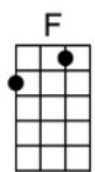

# Half the World Away

Oasis (1994)

**Intro:** C F C F

C F  
I would like to leave this city  
C F  
This old town don't smell too pretty and  
C Am D7 F  
I can feel the warning signs running around my mind  
C F C F  
And when I leave this island, I'll book myself into a soul asylum  
C Am D7 F C  
'Cause I can feel the warning signs running around my mind

**Chorus:**

C E7 Am  
So here I go, I'm still scratching around in the same old hole  
F D7 G G7  
My body feels young but my mind is very o-o-old  
Am C  
So what do you say  
E7 Am  
You can't give me the dreams that are mine anyway

# Half the World Away (Cont'd)

C      F  
 And if I could leave this spirit  
C                      F  
 I'll find me a hole and I'll live in it  
C    G      Am                      D7                      F    C  
 And I can feel the warning signs running around my mind

## (Louder again)

D7                      F                      F  
 I've been lost, I've been found, but I don't feel down  
Fm                      Fm  
 No, I don't feel down  
C//      C//      F//    Fm//    C↓  
 No, I don't feel d-o-o-own