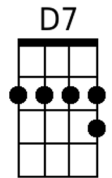

Chorus:

C   E7   Am
So here I go, I'm still scratching around in the same old hole
F   D7   G   G7
My body feels young but my mind is very o-o-o-ld
Am   C
So what do you say
E7   Am
You can't give me the dreams that are mine anyway