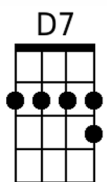

# Half the World Away

Oasis (1994)

**Intro:** C F C F

C F  
I would like to leave this city  
C F  
This old town don't smell too pretty and  
C Am D7 F  
I can feel the warning signs running around my mind  
C F C F  
And when I leave this island, I'll book myself into a soul asylum  
C Am D7 F C  
'Cause I can feel the warning signs running around my mind

**Chorus:**

C E7 Am  
So here I go, I'm still scratching around in the same old hole  
F D7 G G7  
My body feels young but my mind is very o-o-old  
Am C  
So what do you say  
E7 Am  
You can't give me the dreams that are mine anyway

# Half the World Away (Cont'd)

C      F  
 And if I could leave this spirit  
C                      F  
 I'll find me a hole and I'll live in it  
C    G      Am                      D7                      F    C  
 And I can feel the warning signs running around my mind

## (Louder again)

D7                      F                      F  
 I've been lost, I've been found, but I don't feel down  
Fm                      Fm  
 No, I don't feel down  
C//      C//      F//    Fm//    C↓  
 No, I don't feel d-o-o-own