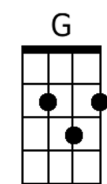

(Quietly)

F Fm
I'm half the world away, half the world away
C G Am
Half the world away