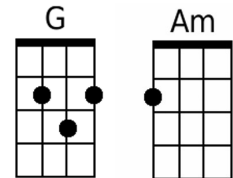

# Half the World Away

Oasis (1994)

**Intro:** C F C F

C F  
I would like to leave this city  
C F  
This old town don't smell too pretty and  
C Am D7 F  
I can feel the warning signs running around my mind  
C F C F  
And when I leave this island, I'll book myself into a soul asylum  
C Am D7 F C  
'Cause I can feel the warning signs running around my mind

**Chorus:**

C E7 Am  
So here I go, I'm still scratching around in the same old hole  
F D7 G G7  
My body feels young but my mind is very o-o-old  
Am C  
So what do you say  
E7 Am  
You can't give me the dreams that are mine anyway

**(Quietly)**

F Fm  
I'm half the world away, half the world away  
C G Am  
Half the world away

**(Louder again)**

D7 F F  
I've been lost, I've been found, but I don't feel down

**Instrumental:** C F C F

# Half the World Away (Cont'd)

C      F  
 And if I could leave this spirit  
C                      F  
 I'll find me a hole and I'll live in it  
C    G      Am                      D7                      F    C  
 And I can feel the warning signs running around my mind