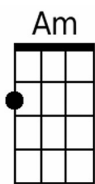

# Half the World Away

Oasis (1994)

**Intro:** C F C F

C F  
I would like to leave this city  
C F  
This old town don't smell too pretty and  
C Am D7 F  
I can feel the warning signs running around my mind  
C F C F  
And when I leave this island, I'll book myself into a soul asylum  
C Am D7 F C  
'Cause I can feel the warning signs running around my mind

**Chorus:**

C E7 Am  
So here I go, I'm still scratching around in the same old hole  
F D7 G G7  
My body feels young but my mind is very o-o-old  
Am C  
So what do you say  
E7 Am  
You can't give me the dreams that are mine anyway

# Half the World Away (Cont'd)

C      F  
 And if I could leave this spirit  
C                      F  
 I'll find me a hole and I'll live in it  
C    G      Am                      D7                      F    C  
 And I can feel the warning signs running around my mind

## (Louder again)

D7                      F                      F  
 I've been lost, I've been found, but I don't feel down  
Fm                      Fm  
 No, I don't feel down  
C//      C//      F//    Fm//    C↓  
 No, I don't feel d-o-o-own