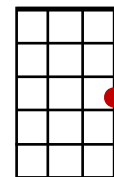

Goodbye, Ruby Tuesday

Mick Jagger/ Keith Richards

INTRO: F// Am// Gm7// C// (x2)

Am G F G C// Am// F// G//

She would never say where she came from,

Am G F C G G

Yesterday don't matter if it's gone,

Am D G Am D G

While the sun is bright, or in the darkest night,

C G G

No-one knows; she comes and goes

CHORUS: C G F C
Good-bye, Ruby Tuesday,

C G C C

Who could hang a name on you

C G Bb F

When you change with every new day

G C↓ G

Still I'm gonna miss you.

Am C F G C// Am// F// G//
Don't question why she needs to be so free,

Am C F C G G

She'll tell you it's the only way to be,

Am D G Am D G

She just can't be chained to a life where nothing's gained

C G G

And nothing's lost, at such a cost.

CHORUS

Am G F G C// Am// F// G//
"There's no time to lose," I heard her say

Am C F G C C

Catch your dreams before they slip away,

Am D G Am D G

Dying all the time, lose your dreams and you

C G G

May lose your mind, ain't life unkind?

CHORUS x 2

OUTRO: Am// G// F// G// C// C// C↓

Am

C

F

G

Gm7