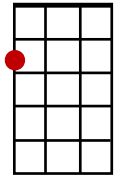

Goodbye, Ruby Tuesday

Mick Jagger/ Keith Richards

INTRO: F// Am// Gm7// C// (x2)

Am G F G C// Am// F// G//

She would never say where she came from,

Am G F C G G

Yesterday don't matter if it's gone,

Am D G Am D G

While the sun is bright, or in the darkest night,

C G G

No-one knows; she comes and goes

CHORUS: C G F C
Good-bye, Ruby Tuesday,

C G C C

Who could hang a name on you

C G Bb F

When you change with every new day

G C↓ G

Still I'm gonna miss you.

Am C F G C// Am// F// G//
Don't question why she needs to be so free,

Am C F C G G

She'll tell you it's the only way to be,

Am D G Am D G

She just can't be chained to a life where nothing's gained

C G G

And nothing's lost, at such a cost.

CHORUS

Am G F G C// Am// F// G//
"There's no time to lose," I heard her say

Am C F G C C

Catch your dreams before they slip away,

Am D G Am D G

Dying all the time, lose your dreams and you

C G G

May lose your mind, ain't life unkind?

CHORUS x 2

OUTRO: Am// G// F// G// C// C// C↓

Am