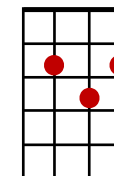

Goodbye, Ruby Tuesday

Mick Jagger/ Keith Richards

INTRO: F// Am// Gm7// C// (x2)

Am G F G C// Am// F// G//

She would never say where she came from,

Am G F C G G

Yesterday don't matter if it's gone,

Am D G Am D G

While the sun is bright, or in the darkest night,

C G G

No-one knows; she comes and goes

CHORUS: C G F C
Good-bye, Ruby Tuesday,

C G C C

Who could hang a name on you

C G Bb F

When you change with every new day

G C↓ G

Still I'm gonna miss you.

Am C F G C// Am// F// G//
Don't question why she needs to be so free,

Am C F C G G

She'll tell you it's the only way to be,

Am D G Am D G

She just can't be chained to a life where nothing's gained

C G G

And nothing's lost, at such a cost.

CHORUS

Am G F G C// Am// F// G//
"There's no time to lose," I heard her say

Am C F G C C

Catch your dreams before they slip away,

Am D G Am D G

Dying all the time, lose your dreams and you

C G G

May lose your mind, ain't life unkind?

CHORUS x 2

OUTRO: Am// G// F// G// C// C// C↓

Am

C

F

G

Gm7