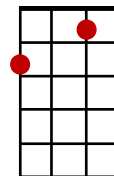

Goodbye, Ruby Tuesday

Mick Jagger/ Keith Richards

INTRO: F// Am// Gm7// C// (x2)

Am G F G C// Am// F// G//

She would never say where she came from,

Am G F C G G

Yesterday don't matter if it's gone,

Am D G Am D G

While the sun is bright, or in the darkest night,

C G G

No-one knows; she comes and goes

CHORUS: C G F C
Good-bye, Ruby Tuesday,

C G C C

Who could hang a name on you

C G Bb F

When you change with every new day

G C↓ G

Still I'm gonna miss you.

Am C F G C// Am// F// G//
Don't question why she needs to be so free,

Am C F C G G

She'll tell you it's the only way to be,

Am D G Am D G

She just can't be chained to a life where nothing's gained

C G G

And nothing's lost, at such a cost.

CHORUS

Am G F G C// Am// F// G//
"There's no time to lose," I heard her say

Am C F G C C

Catch your dreams before they slip away,

Am D G Am D G

Dying all the time, lose your dreams and you

C G G

May lose your mind, ain't life unkind?

CHORUS x 2

OUTRO: Am// G// F// G// C// C// C↓

Am

C

F

G

Gm7