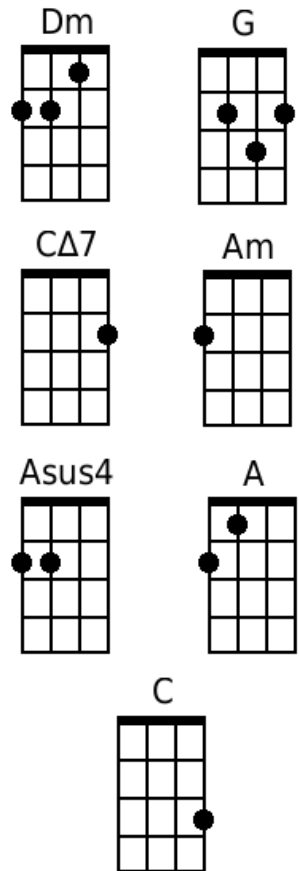

Fool (If You Think It's Over)

Chris Rea, Elkie Brooks

INTRO: Dm G Cmaj7 Am Dm G Asus4 A

Dm G Cmaj7 Am
A dying flame, you're free again,

Dm G C
Who could love, do that to you?

Dm G Cmaj7 Am
All dressed in black, he won't be coming back

Dm G Asus4 A
Save your tears you've got years and years.

Dm G Cmaj7 Am
The pains of seventeen, unreal, they're only dreams

Dm G Asus4 A
Save your crying for the day.

Dm G Cmaj7 Am
Fool if you think it's over 'cause you said goodbye,

Dm G Asus4 A
Fool if you think it's over, I'll tell you why.

Dm G Cmaj7 Am
New born eyes always cry with pain at the first look at the morning sun.

Dm G Asus4 A
Fool if you think it's over, it's just begun.

Dm G Cmaj7 Am
Miss Teenage Dream, such a tragic scene.

Dm G C
He knocked your crown, and ran away.

Dm G Cmaj7 Am
First wound of pride, and how you cried and cried

Dm G Asus4 A
But save your tears, you got years and years.

Dm G Cmaj7 Am
Fool if you think it's over 'cause you said goodbye,

Dm G Asus4 A
Fool if you think it's over, I'll tell you why.

Cont'd