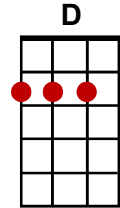

# Elvis Presley Medley

Intro: D C G G↓ [Stop]

n/c G  
You ain't nothing but a hound dog, cryin' all the time,

C G  
You ain't nothing but a hound dog, cryin' all the time,

D C G  
You ain't never caught a rabbit and you ain't no friend of mine.

G  
Well they said you was high class, but that was just a lie,

C G  
They said you was high class, but that was just a lie,

D C G G  
You ain't never caught a rabbit and you ain't no friend of mine.

C D G  
Uh-huh-huh uh-huh-huh yeah yeah yeah.

G  
Well my hands are shaky and my knees are weak,

I can't seem to stand on my own two feet,

Who do you think of when you have such luck,

G↓ ↓ [Stop]  
I'm in love ..... uh, I'm all shook up,

n/c            G↓                            G↓  
 Well you can knock me down, step in my face,  
 G↓    G↓  
 Slander my name all over the place,  
           G↓    G↓  
 And do anything that you wanna do,  
           G↓    G  
 But oh oh honey lay off of my shoes,  
           C    G  
 And don't you ... step on my blue suede shoes,  
                   D    C    G  
 You can do anything but lay off of my blue suede shoes.