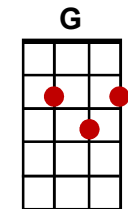

# Elvis Presley Medley

Intro: D C G G↓ [Stop]

n/c G  
You ain't nothing but a hound dog, cryin' all the time,

C G  
You ain't nothing but a hound dog, cryin' all the time,

D C G  
You ain't never caught a rabbit and you ain't no friend of mine.

G  
Well they said you was high class, but that was just a lie,

C G  
They said you was high class, but that was just a lie,

D C G G  
You ain't never caught a rabbit and you ain't no friend of mine.

## All Shook Up

G  
A-well a-bless my soul, what's wrong with me,

I'm itchin' like a man on a fuzzy tree,

My friends say I'm acting wild as a bug,

G↓ ↓ [Stop]  
I'm in love ..... uh, I'm all shook up,

n/c C D G  
Uh-huh-huh uh-huh-huh yeah yeah yeah,

C D G  
Uh-huh-huh uh-huh-huh yeah yeah yeah.

G  
Well my hands are shaky and my knees are weak,

I can't seem to stand on my own two feet,

Who do you think of when you have such luck,

G↓ ↓ [Stop]  
I'm in love ..... uh, I'm all shook up,