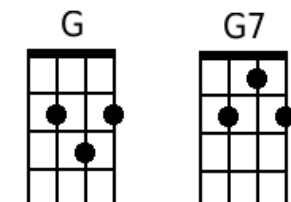

Durham Town

Roger Whittaker

Intro: C G F G

Chorus:

C G F G
I've got to leave old Durham town,
C F G7 C
I've got to leave old Durham town,
C E Am D7
I've got to leave old Durham town,
C G7 C
And the leaving's gonna get me down

Verse 1:

C G F G7
Back in nineteen forty-four,
C Em Am E
I remember daddy walking out the door
C G F G7
Mama told me he was going to war
Am Am Am Am E
He was leaving, leaving, leaving, leaving, leaving me

Chorus

Verse 2:

C G F G7
When I was a boy I spent my time,
C Em Am E
Sitting on the banks of the River Tyne,
C G F G7
Watching all the ships going down the line,
Am Am Am Am E
They were leaving, leaving, leaving, leaving, leaving me

Chorus

Verse 3:

C G F G7
Last week Mama passed away
C Em Am E
Goodbye son is all she'd say
C G F G7
There's no cause for me to stay,
Am Am Am Am E
So I'm leaving, leaving, leaving, leaving, leaving free