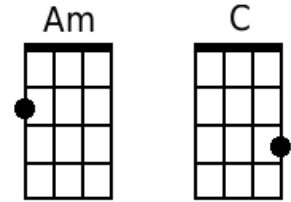

Durham Town

Roger Whittaker

Intro: C G F G

Chorus:

C G F G
I've got to leave old Durham town,
C F G7 C
I've got to leave old Durham town,
C E Am D7
I've got to leave old Durham town,
C G7 C
And the leaving's gonna get me down

Verse 1:

C G F G7
Back in nineteen forty-four,
C Em Am E
I remember daddy walking out the door
C G F G7
Mama told me he was going to war
Am Am Am Am E
He was leaving, leaving, leaving, leaving, leaving me

Chorus

Verse 2:

C G F G7
When I was a boy I spent my time,
C Em Am E
Sitting on the banks of the River Tyne,
C G F G7
Watching all the ships going down the line,
Am Am Am Am E
They were leaving, leaving, leaving, leaving, leaving me

Chorus

Verse 3:

C G F G7
Last week Mama passed away
C Em Am E
Goodbye son is all she'd say
C G F G7
There's no cause for me to stay,
Am Am Am Am E
So I'm leaving, leaving, leaving, leaving, leaving free