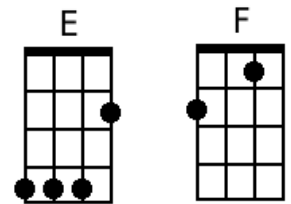

Durham Town

Roger Whittaker

Intro: C G F G

Chorus:

C G F G
I've got to leave old Durham town,
C F G7 C
I've got to leave old Durham town,
C E Am D7
I've got to leave old Durham town,
C G7 C
And the leaving's gonna get me down

Verse 1:

C G F G7
Back in nineteen forty-four,
C Em Am E
I remember daddy walking out the door
C G F G7
Mama told me he was going to war
Am Am Am Am E
He was leaving, leaving, leaving, leaving, leaving me

Chorus

Verse 2:

C G F G7
When I was a boy I spent my time,
C Em Am E
Sitting on the banks of the River Tyne,
C G F G7
Watching all the ships going down the line,
Am Am Am Am E
They were leaving, leaving, leaving, leaving, leaving me

Chorus

Verse 3:

C G F G7
Last week Mama passed away
C Em Am E
Goodbye son is all she'd say
C G F G7
There's no cause for me to stay,
Am Am Am Am E
So I'm leaving, leaving, leaving, leaving, leaving free