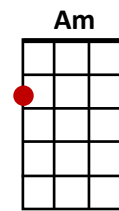

Count On Me

Bruno Mars

Intro: C

Ahahuh...

Verse:

If you ever find yourself stuck in the middle of the sea

I'll sail the world to find you

If you ever find yourself lost in the dark and you can't see

I'll be the light to guide you

Pre-Chorus:

Find out what we're made of

When we are called to help our friends in need

Chorus:

You can count on me like one, two, three

I'll be there

And I know when I need it

I can count on you like four, three, two

And you'll be there

'cos that's what friends are s'posed to do

Oh yeah. Ooh ooh ooh ooh ooh... Ooh ooh ooh ooh ooh...

Yeah yeah

Verse 2:

If you're tossin' and you're turning and you just can't fall asleep

I'll sing a song beside you

And if you ever forget how much you really mean to me

Everyday I will remind you, oh