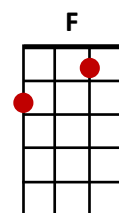

Count On Me

Bruno Mars

Intro: C

Ahahuh...

Verse:

If you ever find yourself stuck in the middle of the sea

I'll sail the world to find you

If you ever find yourself lost in the dark and you can't see

I'll be the light to guide you

Pre-Chorus:

Find out what we're made of

When we are called to help our friends in need

Chorus:

You can count on me like one, two, three

I'll be there

And I know when I need it

I can count on you like four, three, two

And you'll be there

'cos that's what friends are s'posed to do

Oh yeah. Ooh ooh ooh ooh ooh... Ooh ooh ooh ooh ooh...

Yeah yeah

Verse 2:

If you're tossin' and you're turning and you just can't fall asleep

I'll sing a song beside you

And if you ever forget how much you really mean to me

Everyday I will remind you, oh