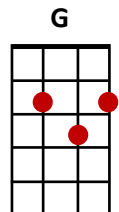

Count On Me

Bruno Mars

Intro: C

Ahahuh...

Verse:

If you ever find yourself stuck in the middle of the sea

I'll sail the world to find you

If you ever find yourself lost in the dark and you can't see

I'll be the light to guide you

Pre-Chorus:

Find out what we're made of

When we are called to help our friends in need

Chorus:

You can count on me like one, two, three

I'll be there

And I know when I need it

I can count on you like four, three, two

And you'll be there

'cos that's what friends are s'posed to do

Oh yeah. Ooh ooh ooh ooh ooh... Ooh ooh ooh ooh ooh...

Yeah yeah

Verse 2:

If you're tossin' and you're turning and you just can't fall asleep

I'll sing a song beside you

And if you ever forget how much you really mean to me

Everyday I will remind you, oh