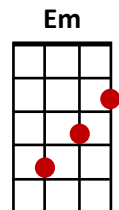

Count On Me

Bruno Mars

Intro: C

Ahahuh...

Verse:

If you ever find yourself stuck in the middle of the sea

I'll sail the world to find you

If you ever find yourself lost in the dark and you can't see

I'll be the light to guide you

Pre-Chorus:

Find out what we're made of

When we are called to help our friends in need

Chorus:

You can count on me like one, two, three

I'll be there

And I know when I need it

I can count on you like four, three, two

And you'll be there

'cos that's what friends are s'posed to do

Oh yeah. Ooh ooh ooh ooh ooh... Ooh ooh ooh ooh ooh...

Yeah yeah

Verse 2:

If you're tossin' and you're turning and you just can't fall asleep

I'll sing a song beside you

And if you ever forget how much you really mean to me

Everyday I will remind you, oh