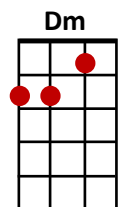

Count On Me

Bruno Mars

Intro: C

Ahahuh...

Verse:

If you ever find yourself stuck in the middle of the sea

I'll sail the world to find you

If you ever find yourself lost in the dark and you can't see

I'll be the light to guide you

Pre-Chorus:

Find out what we're made of

When we are called to help our friends in need

Chorus:

You can count on me like one, two, three

I'll be there

And I know when I need it

I can count on you like four, three, two

And you'll be there

'cos that's what friends are s'posed to do

Oh yeah. Ooh ooh ooh ooh ooh... Ooh ooh ooh ooh ooh...

Yeah yeah

Verse 2:

If you're tossin' and you're turning and you just can't fall asleep

I'll sing a song beside you

And if you ever forget how much you really mean to me

Everyday I will remind you, oh