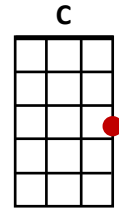

Count On Me

Bruno Mars

Intro: C

Ahahuh...

Verse:

If you ever find yourself stuck in the middle of the sea

I'll sail the world to find you

If you ever find yourself lost in the dark and you can't see

I'll be the light to guide you

Pre-Chorus:

Find out what we're made of

When we are called to help our friends in need

Chorus:

You can count on me like one, two, three

I'll be there

And I know when I need it

I can count on you like four, three, two

And you'll be there

'cos that's what friends are s'posed to do

Oh yeah. Ooh ooh ooh ooh ooh... Ooh ooh ooh ooh ooh...

Yeah yeah

Verse 2:

If you're tossin' and you're turning and you just can't fall asleep

I'll sing a song beside you

And if you ever forget how much you really mean to me

Everyday I will remind you, oh