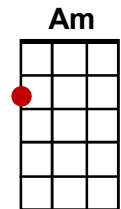

Cathy's Clown

(The Everly Brothers, 1960)

INTRO: C / G / C / G / C / G / C↓ [Stop]

CHORUS: n/c C G C G C G / C /
Don't want your lo-o-o-o-ove any more,

G C G C G C G / C
Don't want your ki-i-i-i-isses that's for sure.

Am F G↓↓ [Stop]
I die each time I hear this sound,

n/c C G C G C G / C↓ [Stop]
Here he co-o-o-omes that's Cathy's clown.

n/c C F C F C F / C /
I've gotta stand tall you know a man can't crawl.

F C
But when he knows you tell lies,

Am F
And he hears 'em passing by,

G C F / C↓ [Stop]
He's not a man at all.

CHORUS:

n/c C F C F C F / C /
When you see me shed a tear and you know that it's sincere,

F C
Don'tcha think it's kinda sad,

Am F
That you're treating me so bad,