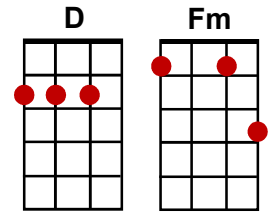

**C**  
Can't take my eyes off of you.

**Dm**  
Daa-da daa-da daa-da **G7**  
da-da-da,

**C**  
Daa-da daa-da daa-da **C6**  
da-da-da,

**Dm**  
Daa-da daa-da daa-da **G7**  
da-da-da,

**C**  
Daa-da daa-da **A7**  
daa...aa...aa...aa...aaa.

**Dm**  
I love you baby, **G**  
and if it's quite alright,

**Em7**  
I need you baby, **Am7**  
to warm the lonely nights.

**Dm** **G**  
I love you baby, trust in me when I say, **C** **A7**

**Dm**  
Oh pretty baby, **G**  
don't bring me down I pray,

**Em7**  
Oh pretty baby, **Am7**  
now that I've found you, stay,

**Dm**  
And let me love you baby, **G7**  
let me love you.

Cont'd

# Can't Take My Eyes Off You (Cont'd)

**C** You're just too good to be true, **Cmaj7** can't take my eyes off you.

**C7** You'd be like heaven to touch, **F** I wanna hold you so much.

**Fm** At long last love has arrived, **C** and I thank God I'm alive.