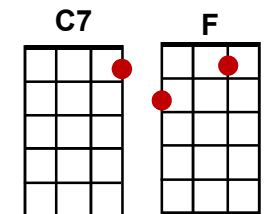

**C**  
Can't take my eyes off of you.

**Dm**  
Daa-da daa-da daa-da **G7**  
da-da-da,

**C**  
Daa-da daa-da daa-da **C6**  
da-da-da,

**Dm**  
Daa-da daa-da daa-da **G7**  
da-da-da,

**C**  
Daa-da daa-da **A7**  
daa...aa...aa...aa...aaa.

# Can't Take My Eyes Off You (Cont'd)

**C** You're just too good to be true, **Cmaj7** can't take my eyes off you.

**C7** You'd be like heaven to touch, **F** I wanna hold you so much.

**Fm** At long last love has arrived, **C** and I thank God I'm alive.

**D** You're just too good to be true, **Fm**

**C** Can't take my eyes off you. **C**

**Dm** Daa-da daa-da daa-da **G7** da-da-da,

**C** Daa-da daa-da daa-da **C6** da-da-da,

**Dm** Daa-da daa-da daa-da **G7** da-da-da,

**C** Daa-da daa-da **A7** daa...aa...aa...aa...aaa.

**Dm** I love you baby, **G** and if it's quite alright,

**Em7** I need you baby, **Am7** to warm the lonely nights,

**Dm** I love you baby, **G** trust in me when I say. **C** **A7**