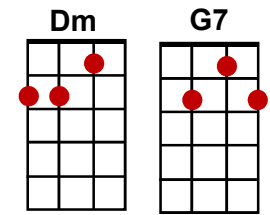

**Dm**  
I love you baby, **G**  
and if it's quite alright,

**Em7**  
I need you baby, **Am7**  
to warm the lonely nights.

**Dm** **G**  
I love you baby, trust in me when I say, **C** **A7**

**Dm**  
Oh pretty baby, **G**  
don't bring me down I pray,

# Can't Take My Eyes Off You (Cont'd)

**C** You're just too good to be true, **Cmaj7** can't take my eyes off you.

**C7** You'd be like heaven to touch, **F** I wanna hold you so much.

**Fm** At long last love has arrived, **C** and I thank God I'm alive.

**D** You're just too good to be true, **Fm**

**C** Can't take my eyes off you. **C**

**Dm** Daa-da daa-da daa-da **G7** da-da-da,

**C** Daa-da daa-da daa-da **C6** da-da-da,

**Dm** Daa-da daa-da daa-da **G7** da-da-da,

**C** Daa-da daa-da **A7** daa...aa...aa...aa...aaa.

**Dm** I love you baby, **G** and if it's quite alright,

**Em7** I need you baby, **Am7** to warm the lonely nights,

**Dm** I love you baby, **G** trust in me when I say. **C** **A7**