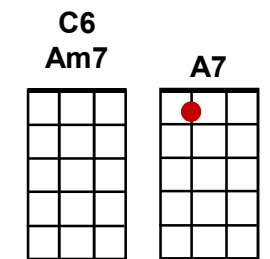

**D** You're just too good to be true, **Fm**

**C** Can't take my eyes off you. **C**

**Dm** Daa-da daa-da daa-da **G7** da-da-da,

**C** Daa-da daa-da daa-da **C6** da-da-da,

**Dm** Daa-da daa-da daa-da **G7** da-da-da,

**C** Daa-da daa-da **A7** daa...aa...aa...aa...aaa.

**Dm** I love you baby, **G** and if it's quite alright,

**Em7** I need you baby, **Am7** to warm the lonely nights,

**Dm** I love you baby, **G** trust in me when I say. **C** **A7**