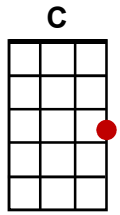

Bye Bye Love

(Everly Brothers)

Intro: C / D7 / G C / D7 / G / G7 /

Chorus: C G C G
Bye bye love, bye bye happiness,
C G D7 G / G7 /
Hello loneliness, I think I'm-a gonna cry,
C G C G
Bye bye love, bye bye sweet caress,
C G D7 G
Hello emptiness, I feel like I could die,
D7 G [Stop]
Bye bye my love, goodbye.

n/c D7 G
There goes my baby, with someone new,
D7 G G7
She sure looks happy, I sure am blue,
C D7
She was my baby, till he stepped in,
G G7
Goodbye to romance, that might have been.

Chorus:
n/c D7 G
I'm through with romance, I'm through with love,
D7 G G7
I'm through with counting, the stars above,
C D7
And here's the reason that I'm so free,
G G7
My lovin' baby is through with me

Chorus: C G C G
Bye bye love, bye bye happiness,
C G D7 G / G7 /
Hello loneliness, I think I'm-a gonna cry,
C G C G
Bye bye love, bye bye sweet caress,
C G D7 G
Hello emptiness, I feel like I could die,
D7 G D7 G↓↓↓
Bye bye my love, goodbye, bye bye my love, goodbye.