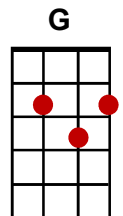

Bye Bye Love

(Everly Brothers)

Intro: C / D7 / G C / D7 / G / G7 /

Chorus: C G C G
Bye bye love, bye bye happiness,
C G D7 G / G7 /
Hello loneliness, I think I'm-a gonna cry,
C G C G
Bye bye love, bye bye sweet caress,
C G D7 G
Hello emptiness, I feel like I could die,
D7 G [Stop]
Bye bye my love, goodbye.

n/c D7 G
There goes my baby, with someone new,
D7 G G7
She sure looks happy, I sure am blue,
C D7
She was my baby, till he stepped in,
G G7
Goodbye to romance, that might have been.

Chorus:
n/c D7 G
I'm through with romance, I'm through with love,
D7 G G7
I'm through with counting, the stars above,
C D7
And here's the reason that I'm so free,
G G7
My lovin' baby is through with me

Chorus: C G C G
Bye bye love, bye bye happiness,
C G D7 G / G7 /
Hello loneliness, I think I'm-a gonna cry,
C G C G
Bye bye love, bye bye sweet caress,
C G D7 G
Hello emptiness, I feel like I could die,
D7 G D7 G↓↓↓
Bye bye my love, goodbye, bye bye my love, goodbye.