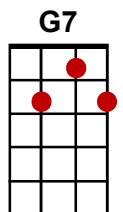

Bye Bye Love

(Everly Brothers)

Intro: C / D7 / G C / D7 / G / G7 /

Chorus: C G C G
Bye bye love, bye bye happiness,
C G D7 G / G7 /
Hello loneliness, I think I'm-a gonna cry,
C G C G
Bye bye love, bye bye sweet caress,
C G D7 G
Hello emptiness, I feel like I could die,
D7 G [Stop]
Bye bye my love, goodbye.

n/c D7 G
There goes my baby, with someone new,
D7 G G7
She sure looks happy, I sure am blue,
C D7
She was my baby, till he stepped in,
G G7
Goodbye to romance, that might have been.

Chorus:
n/c D7 G
I'm through with romance, I'm through with love,
D7 G G7
I'm through with counting, the stars above,
C D7
And here's the reason that I'm so free,
G G7
My lovin' baby is through with me

Chorus: C G C G
Bye bye love, bye bye happiness,
C G D7 G / G7 /
Hello loneliness, I think I'm-a gonna cry,
C G C G
Bye bye love, bye bye sweet caress,
C G D7 G
Hello emptiness, I feel like I could die,
D7 G D7 G↓↓↓
Bye bye my love, goodbye, bye bye my love, goodbye.