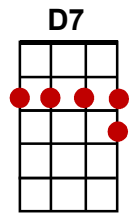

Bye Bye Love

(Everly Brothers)

Intro: C / D7 / G C / D7 / G / G7 /

Chorus: C G C G
Bye bye love, bye bye happiness,
C G D7 G / G7 /
Hello loneliness, I think I'm-a gonna cry,
C G C G
Bye bye love, bye bye sweet caress,
C G D7 G
Hello emptiness, I feel like I could die,
D7 G [Stop]
Bye bye my love, goodbye.

n/c D7 G
There goes my baby, with someone new,
D7 G G7
She sure looks happy, I sure am blue,
C D7
She was my baby, till he stepped in,
G G7
Goodbye to romance, that might have been.

Chorus:
n/c D7 G
I'm through with romance, I'm through with love,
D7 G G7
I'm through with counting, the stars above,
C D7
And here's the reason that I'm so free,
G G7
My lovin' baby is through with me

Chorus: C G C G
Bye bye love, bye bye happiness,
C G D7 G / G7 /
Hello loneliness, I think I'm-a gonna cry,
C G C G
Bye bye love, bye bye sweet caress,
C G D7 G
Hello emptiness, I feel like I could die,
D7 G D7 G↓↓↓
Bye bye my love, goodbye, bye bye my love, goodbye.