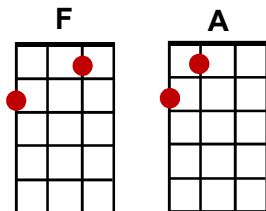

Blanket On The Ground

(Billie Jo Spears)

Intro: C C C↓ [Stop]

n/c C
Come and look out through the window,

D
That big old moon is shinin' down,

G
Tell me now, don't it remind you,

C C C↓ [Stop]
Of a blanket on the ground.

n/c C
Remember back when love first found us,

D
We'd go slippin' out of town,

G
And we'd love beneath the moonlight,

C C
On a blanket on the ground.

C7 F
I'll get the blanket from the bedroom,

C
And we'll go walkin' once again,

G
To that spot down by the river,

C C
Where our sweet love first began.

C7 F
Just because we are married,

C
Don't mean we can't slip around,

G
So let's walk out through the moonlight,

C C C↓ [Stop]
And lay the blanket on the ground.

Mentally count 2 - 3 - 4 then play D D D↓ [Stop]