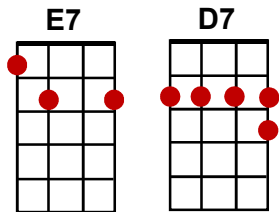

Blanket On The Ground

(Billie Jo Spears)

Intro: C C C↓ [Stop]

n/c C
Come and look out through the window,

D
That big old moon is shinin' down,

G
Tell me now, don't it remind you,

C C C↓ [Stop]
Of a blanket on the ground.

n/c C
Remember back when love first found us,

D
We'd go slippin' out of town,

G
And we'd love beneath the moonlight,

C C
On a blanket on the ground.

C7 F
I'll get the blanket from the bedroom,

C
And we'll go walkin' once again,

G
To that spot down by the river,

C C
Where our sweet love first began.

C7 F
Just because we are married,

C
Don't mean we can't slip around,

G
So let's walk out through the moonlight,

C C C↓ [Stop]
And lay the blanket on the ground.

Mentally count 2 - 3 - 4 then play D D D↓ [Stop]