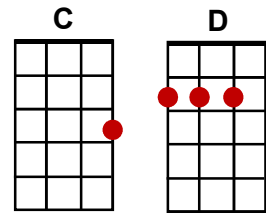

Blanket On The Ground

(Billie Jo Spears)

Intro: C C C↓ [Stop]

n/c C
Come and look out through the window,

D
That big old moon is shinin' down,

G
Tell me now, don't it remind you,

C C C↓ [Stop]
Of a blanket on the ground.

n/c C
Remember back when love first found us,

D
We'd go slippin' out of town,

G
And we'd love beneath the moonlight,

C C
On a blanket on the ground.

C7 F
I'll get the blanket from the bedroom,

C
And we'll go walkin' once again,

G
To that spot down by the river,

C C
Where our sweet love first began.

C7 F
Just because we are married,

C
Don't mean we can't slip around,

G
So let's walk out through the moonlight,

C C C↓ [Stop]
And lay the blanket on the ground.