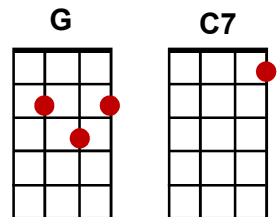

Blanket On The Ground

(Billie Jo Spears)

Intro: C C C↓ [Stop]

n/c C
Come and look out through the window,

D
That big old moon is shinin' down,

G
Tell me now, don't it remind you,

C C C↓ [Stop]
Of a blanket on the ground.

n/c C
Remember back when love first found us,

D
We'd go slippin' out of town,

G
And we'd love beneath the moonlight,

C C
On a blanket on the ground.

C7 F
I'll get the blanket from the bedroom,

C
And we'll go walkin' once again,

G
To that spot down by the river,

C C
Where our sweet love first began.

C7 F
Just because we are married,

C
Don't mean we can't slip around,

G
So let's walk out through the moonlight,

C C C↓ [Stop]
And lay the blanket on the ground.