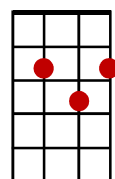

And I Love Her

(The Beatles)

INTRO: Dm Am Dm Am

Dm Am Dm Am
I give her all my love, that's all I do,

Dm Am F G7
And if you saw my love, you'd love her too,

C C
And I love her

Dm Am Dm Am
She gives me everything, and tenderly,

Dm Am F G7
I know this love of mine, will never die,

C G7 C G7 C G7 C6↓
And I love her, and I love her, and I love her.

Dm

Am

Dm Am Dm Am
She gives me everything, and tenderly,

Dm Am F G7
The kiss my lover brings, she brings to me,

C G7 C G7 C G7 C6↓
And I love her, and I love her, and I love her.

F

G7

C

G

Em

C6