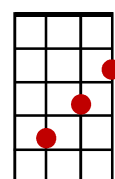

And I Love Her

(The Beatles)

INTRO: Dm Am Dm Am

Dm Am Dm Am
I give her all my love, that's all I do,

Dm Am F G7
And if you saw my love, you'd love her too,

C C
And I love her

Dm Am Dm Am
She gives me everything, and tenderly,

Dm Am F G7
I know this love of mine, will never die,

C G7 C G7 C G7 C6↓
And I love her, and I love her, and I love her.

Dm

Am

Dm Am Dm Am
She gives me everything, and tenderly,

Dm Am F G7
The kiss my lover brings, she brings to me,

C C
And I love her.

Am G Am Em
A love like ours, could never die,

Am Em G G7
As long as I have you near me.

Dm Am Dm Am
Bright are the stars that shine, dark is the sky,

Dm Am F G7
I know this love of mine, will never die,

C G7 C G7 C G7 C6↓
And I love her, and I love her, and I love her.

F

G7

C

G

Em

C6