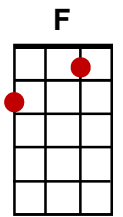

Act Naturally

(The Beatles)

INTRO: G G7 C G7

C C7 F
They're gonna put me in the movies

C G7
They're gonna make a big star out of me

C C7 F
We'll make a film about a man that's sad and lonely

G G7 C C↓ [Stop]
And all I gotta do is act naturally

n/c G7 C
Well, I'll bet you I'm gonna be a big star

G7 C
Might win an Oscar you can never tell

G7 C
The movies gonna make me a big star

D7 G G7
'Cause I can play the part so well

C C7 F
Well I hope you come and see me in the movies

C G7
Then I'll know that you will plainly see

C C7 F
The biggest fool that ever hit the big time

G G7 C C
And all I gotta do is act naturally

G G7 C G7

C C7 F
We'll make the scene about a man that's sad and lonely

C G7
And beggin' down upon his bended knee

C C7 F
I'll play the part but I won't need rehearsin'

G G7 C C↓ [Stop]
And all I gotta do is act naturally

Cont'd

Act Naturally (Cont'd)

n/c G7 C
Well, I'll bet you I'm gonna be a big star