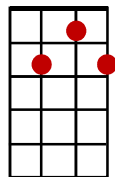

Act Naturally

(The Beatles)

INTRO: G G7 C G7

C C7 F
They're gonna put me in the movies

C G7
They're gonna make a big star out of me

C C7 F
We'll make a film about a man that's sad and lonely

G G7 C C↓ [Stop]
And all I gotta do is act naturally

n/c G7 C
Well, I'll bet you I'm gonna be a big star

G7 C
Might win an Oscar you can never tell

G7 C
The movies gonna make me a big star

D7 G G7
'Cause I can play the part so well

C C7 F
Well I hope you come and see me in the movies

C G7
Then I'll know that you will plainly see

C C7 F
The biggest fool that ever hit the big time

G G7 C C
And all I gotta do is act naturally

G G7 C G7

C C7 F
We'll make the scene about a man that's sad and lonely

C C7 F
The biggest fool that ever hit the big time

G G7 C C
And all I gotta do is act naturally

G G7 C C↓ F↓ C↓
All I gotta do is act naturally

C

F

G

G7

D7