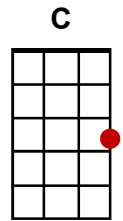

Act Naturally

(The Beatles)

INTRO: G G7 C G7

C C7 F
They're gonna put me in the movies

C G7
They're gonna make a big star out of me

C C7 F
We'll make a film about a man that's sad and lonely

G G7 C C↓ [Stop]
And all I gotta do is act naturally

n/c G7 C
Well, I'll bet you I'm gonna be a big star

G7 C
Might win an Oscar you can never tell

G7 C
The movies gonna make me a big star

D7 G G7
'Cause I can play the part so well

C C7 F
Well I hope you come and see me in the movies

C G7
Then I'll know that you will plainly see

C C7 F
The biggest fool that ever hit the big time

G G7 C C
And all I gotta do is act naturally

G G7 C G7

C C7 F
We'll make the scene about a man that's sad and lonely

C G7
And beggin' down upon his bended knee

C C7 F
I'll play the part but I won't need rehearsin'

G G7 C C↓ [Stop]
And all I gotta do is act naturally

Cont'd

Act Naturally (Cont'd)

n/c G7 C
Well, I'll bet you I'm gonna be a big star