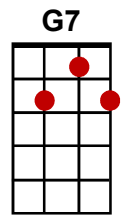

Act Naturally

(The Beatles)

INTRO: G G7 C G7

C C7 F
They're gonna put me in the movies

C G7
They're gonna make a big star out of me

C C7 F
We'll make a film about a man that's sad and lonely

G G7 C C↓ [Stop]
And all I gotta do is act naturally

n/c G7 C
Well, I'll bet you I'm gonna be a big star

G7 C
Might win an Oscar you can never tell

G7 C
The movies gonna make me a big star

D7 G G7
'Cause I can play the part so well

C C7 F
Well I hope you come and see me in the movies

C G7
Then I'll know that you will plainly see

C C7 F
The biggest fool that ever hit the big time

G G7 C C
And all I gotta do is act naturally

G G7 C G7

C C7 F
We'll make the scene about a man that's sad and lonely

C G7
And beggin' down upon his bended knee

C C7 F
I'll play the part but I won't need rehearsin'

G G7 C C↓ [Stop]
And all I gotta do is act naturally

Cont'd

Act Naturally (Cont'd)

n/c G7 C
Well, I'll bet you I'm gonna be a big star