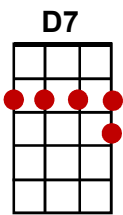

Act Naturally

(The Beatles)

INTRO: G G7 C G7

C C7 F
They're gonna put me in the movies

C G7
They're gonna make a big star out of me

C C7 F
We'll make a film about a man that's sad and lonely

G G7 C C↓ [Stop]
And all I gotta do is act naturally

n/c G7 C
Well, I'll bet you I'm gonna be a big star

G7 C
Might win an Oscar you can never tell

G7 C
The movies gonna make me a big star

D7 G G7
'Cause I can play the part so well

C C7 F
Well I hope you come and see me in the movies

C G7
Then I'll know that you will plainly see

C C7 F
The biggest fool that ever hit the big time

G G7 C C
And all I gotta do is act naturally

G G7 C G7

C C7 F
We'll make the scene about a man that's sad and lonely

C G7
And beggin' down upon his bended knee

C C7 F
I'll play the part but I won't need rehearsin'

G G7 C C↓ [Stop]
And all I gotta do is act naturally

Cont'd

Act Naturally (Cont'd)

n/c G7 C
Well, I'll bet you I'm gonna be a big star