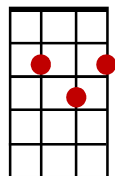

Act Naturally

(The Beatles)

INTRO: G G7 C G7

C C7 F
They're gonna put me in the movies

C G7
They're gonna make a big star out of me

C C7 F
We'll make a film about a man that's sad and lonely

G G7 C C↓ [Stop]
And all I gotta do is act naturally

n/c G7 C
Well, I'll bet you I'm gonna be a big star

G7 C
Might win an Oscar you can never tell

G7 C
The movies gonna make me a big star

D7 G G7
'Cause I can play the part so well

C C7 F
Well I hope you come and see me in the movies

C G7
Then I'll know that you will plainly see

C C7 F
The biggest fool that ever hit the big time

G G7 C C
And all I gotta do is act naturally

G G7 C G7

C C7 F
We'll make the scene about a man that's sad and lonely

C C7 F
The biggest fool that ever hit the big time

G G7 C C
And all I gotta do is act naturally

G G7 C C↓ F↓ C↓
All I gotta do is act naturally

C

F

G

G7

D7