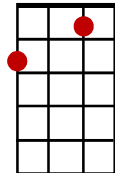

Act Naturally

(The Beatles)

INTRO: G G7 C G7

C C7 F
They're gonna put me in the movies

C G7
They're gonna make a big star out of me

C C7 F
We'll make a film about a man that's sad and lonely

G G7 C C↓ [Stop]
And all I gotta do is act naturally

n/c G7 C
Well, I'll bet you I'm gonna be a big star

G7 C
Might win an Oscar you can never tell

G7 C
The movies gonna make me a big star

D7 G G7
'Cause I can play the part so well

C C7 F
Well I hope you come and see me in the movies

C G7
Then I'll know that you will plainly see

C C7 F
The biggest fool that ever hit the big time

G G7 C C
And all I gotta do is act naturally

G G7 C G7

C C7 F
We'll make the scene about a man that's sad and lonely

C C7 F
The biggest fool that ever hit the big time

G G7 C C
And all I gotta do is act naturally

G G7 C C↓ F↓ C↓
All I gotta do is act naturally

C

F

G

G7

D7