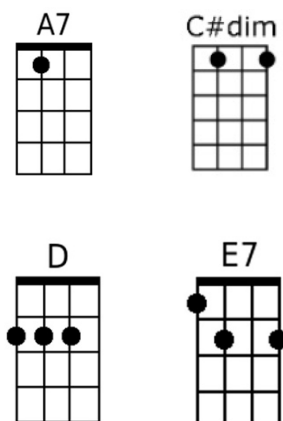

Abilene (in D)

George Hamilton IV (1993)

Intro: E7/// A7/// D// G// D///

Chorus:

D C#dim G D
Abilene, Abilene, prettiest town I've ever seen
E7 A7 D G D
Women there don't treat you mean in Abilene, my Abilene.

Verse 1:

D C#dim
I sat alone, most every night,
G D
Watch the trains pull out of sight
E7 A7
Don't I wish they were carrying me back
D G D
To Abilene, my Abilene.

Chorus:

D C#dim G D
Abilene, Abilene, prettiest town I've ever seen
E7 A7 D G D
Women there don't treat you mean in Abilene, my Abilene.

Instrumental verse: Harmonica or Kazoo

Verse 2:

D C#dim
Crowded city, there ain't nothing free,
G D
Nothing in this town for me
E7 A7
Wish to the Lord that I could be back
D G D
In Abilene, sweet Abilene.

Chorus:

Abilene (in D) - Cont'd

D **C#dim** **G** **D**
Abilene, Abilene, prettiest town I've ever seen

E7 **A7** **D** **G** **D**
Women there don't treat you mean in Abilene, my Abilene.

E7 **A7** **D** **G** **D**
Women there don't treat you mean in Abilene, my Abilene.