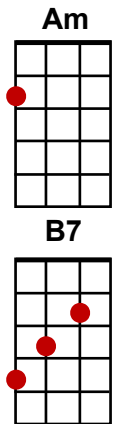

I Saw Mommy Kissing Santa Claus

INTRO: C// Am// Dm// G7// C// Am// Dm// G7//

C// G7/ C// Am// Em Am C G G7
 I saw Mommy kissing Santa Claus, underneath the mistletoe last night
 G// Gdim// G C// Cdim// C
 She didn't see me creep down the stairs to have a peep
 D7 G// Fm// G7
 She thought that I was tucked up in my bedroom fast a-sleep.

C// G7/ C// Am// Em Am C// Cmaj7// C7 F A7
 Then, I saw Mommy tickle Santa Claus, underneath his beard, so snowy white
 F B7 C A7// Dm//
 Oh, what a laugh it would have been, if Daddy had only seen
 C7// F// F7// Fm// G7/ C// Am// Dm// G7// C// Am// Dm// G7//
 Mommy kissing Santa Claus last night.

C// G7/ C// Am// Em Am C G G7
 I saw Mommy kissing Santa Claus, underneath the mistletoe last night
 G// Gdim// G C// Cdim// C
 She didn't see me creep down the stairs to have a peep
 D7 G// Fm// G7
 She thought that I was tucked up in my bedroom fast a-sleep.

C// G7/ C// Am// Em Am C// Cmaj7// C7 F A7
 Then, I saw Mommy tickle Santa Claus, underneath his beard, so snowy white
 F B7 C A7// Dm//
 Oh, what a laugh it would have been, if Daddy had only seen
 C7// F// F7// Fm// G7// C A7
 Mommy kissing Santa Claus last night