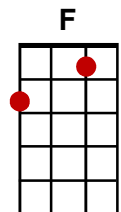

Tom Dooley

(The Kingston Trio)

INTRO: F C7 F C7

CHORUS: ^F Hang down your head Tom Dooley, hang down your head and cry ^{C7}
^F Hang down your head Tom Dooley, poor boy, you're bound to die

^F I met her on the mountain, and there I took her life, ^{C7}
 Met her on the mountain, and stabbed her with my knife ^F

CHORUS:

^F 'Bout this time tomorrow, reckon where I'll be, ^{C7}
 If it hadn't been for Sheriff Grayson, I'd have been in Tennessee ^F

CHORUS:

^F 'Bout this time tomorrow, reckon where I'll be, ^{C7}
 Down in some lonesome valley, hanging from a white oak tree ^F

CHORUS: ^F Hang down your head Tom Dooley, hang down your head and cry ^{C7}
 Hang down your head Tom Dooley, poor boy, you're bound to die ^F
^F Hang down your head Tom Dooley, hang down your head and cry ^{C7}
 Hang down your head Tom Dooley, poor boy, you're bound to die ^F
^{C7} Poor boy you're bound to die, ^F
^{C7} Poor boy you're bound to die ^F ^{C7} ^F