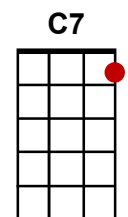

Tom Dooley

(The Kingston Trio)

INTRO: F C7 F C7

CHORUS: ^F Hang down your head Tom Dooley, hang down your head and cry ^{C7}
^F Hang down your head Tom Dooley, poor boy, you're bound to die

^F I met her on the mountain, and there I took her life, ^{C7}
 Met her on the mountain, and stabbed her with my knife ^F

CHORUS:

^F 'Bout this time tomorrow, reckon where I'll be, ^{C7}
 If it hadn't been for Sheriff Grayson, I'd have been in Tennessee ^F

CHORUS:

^F 'Bout this time tomorrow, reckon where I'll be, ^{C7}
 Down in some lonesome valley, hanging from a white oak tree ^F