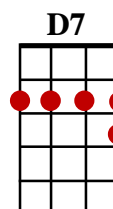

Ruby Tuesday - Jagger/Richards

Am C F G C
 She would never say where she came from
 Am C F C G
 Yesterday don't matter if it's gone
 Am D7 G
 while the sun is bright
 Am D7 G
 or in the darkest night
 C G
 no one knows, she comes and goes

C G C
 Good-bye, Ruby Tuesday.
 C G C
 Who could hang a name on you
 C G Bb F
 When you change with ev'ry new day
 G C G
 Still I gonna miss you

Am C F G C
 Don't question why she needs to be so free
 Am C F C G
 She'll tell you it's the only way to be
 Am D7 G
 she just can't be chained
 Am D7 G
 to a life where nothing gained
 C G
 And nothing's lost, at such a cost

Chorus

Am C F G C
 "There's no time to lose" I heard her say
 Am C F C G
 Catch your dreams before they slip away
 Am D7 G
 Dying all the time
 Am D7 G
 lose your dreams and you
 C G
 will lose your mind, ain't life unkind?