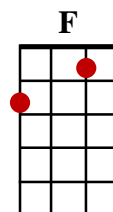

Ruby Tuesday - Jagger/Richards

Am C F G C
 She would never say where she came from
 Am C F C G
 Yesterday don't matter if it's gone
 Am D7 G
 while the sun is bright
 Am D7 G
 or in the darkest night
 C G
 no one knows, she comes and goes

C G C
 Good-bye, Ruby Tuesday.
 C G C
 Who could hang a name on you
 C G Bb F
 When you change with ev'ry new day
 G C G
 Still I gonna miss you

Am C F G C
 Don't question why she needs to be so free
 Am C F C G
 She'll tell you it's the only way to be
 Am D7 G
 she just can't be chained
 Am D7 G
 to a life where nothing gained
 C G
 And nothing's lost, at such a cost

Chorus

Am C F G C
 "There's no time to lose" I heard her say
 Am C F C G
 Catch your dreams before they slip away
 Am D7 G
 Dying all the time
 Am D7 G
 lose your dreams and you
 C G
 will lose your mind, ain't life unkind?