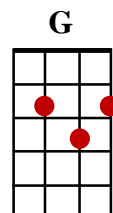

Ruby Tuesday - Jagger/Richards

Am C F G C
 She would never say where she came from
 Am C F C G
 Yesterday don't matter if it's gone
 Am D7 G
 while the sun is bright
 Am D7 G
 or in the darkest night
 C G
 no one knows, she comes and goes

C G C
 Good-bye, Ruby Tuesday.
 C G C
 Who could hang a name on you
 C G Bb F
 When you change with ev'ry new day
 G C G
 Still I gonna miss you

Am C F G C
 Don't question why she needs to be so free
 Am C F C G
 She'll tell you it's the only way to be
 Am D7 G
 she just can't be chained
 Am D7 G
 to a life where nothing gained
 C G
 And nothing's lost, at such a cost

Chorus

Am C F G C
 "There's no time to lose" I heard her say
 Am C F C G
 Catch your dreams before they slip away
 Am D7 G
 Dying all the time
 Am D7 G
 lose your dreams and you
 C G
 will lose your mind, ain't life unkind?