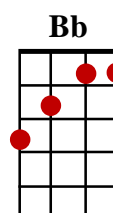

Ruby Tuesday - Jagger/Richards

Am C F G C
 She would never say where she came from
 Am C F C G
 Yesterday don't matter if it's gone
 Am D7 G
 while the sun is bright
 Am D7 G
 or in the darkest night
 C G
 no one knows, she comes and goes

C G C
 Good-bye, Ruby Tuesday.
 C G C
 Who could hang a name on you
 C G Bb F
 When you change with ev'ry new day
 G C G
 Still I gonna miss you

Am C F G C
 Don't question why she needs to be so free
 Am C F C G
 She'll tell you it's the only way to be
 Am D7 G
 she just can't be chained
 Am D7 G
 to a life where nothing gained
 C G
 And nothing's lost, at such a cost

Chorus

Am C F G C
 "There's no time to lose" I heard her say
 Am C F C G
 Catch your dreams before they slip away
 Am D7 G
 Dying all the time
 Am D7 G
 lose your dreams and you
 C G
 will lose your mind, ain't life unkind?