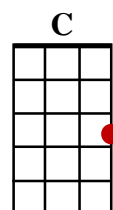

Ruby Tuesday - Jagger/Richards

Am C F G C
 She would never say where she came from
 Am C F C G
 Yesterday don't matter if it's gone
 Am D7 G
 while the sun is bright
 Am D7 G
 or in the darkest night
 C G
 no one knows, she comes and goes

C G C
 Good-bye, Ruby Tuesday.
 C G C
 Who could hang a name on you
 C G Bb F
 When you change with ev'ry new day
 G C G
 Still I gonna miss you

Am C F G C
 Don't question why she needs to be so free
 Am C F C G
 She'll tell you it's the only way to be
 Am D7 G
 she just can't be chained
 Am D7 G
 to a life where nothing gained
 C G
 And nothing's lost, at such a cost