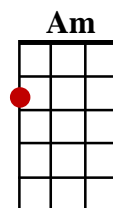

Ruby Tuesday - Jagger/Richards

Am C F G C
 She would never say where she came from
 Am C F C G
 Yesterday don't matter if it's gone
 Am D7 G
 while the sun is bright
 Am D7 G
 or in the darkest night
 C G
 no one knows, she comes and goes

C G C
 Good-bye, Ruby Tuesday.
 C G C
 Who could hang a name on you
 C G Bb F
 When you change with ev'ry new day
 G C G
 Still I gonna miss you

Am C F G C
 Don't question why she needs to be so free
 Am C F C G
 She'll tell you it's the only way to be
 Am D7 G
 she just can't be chained
 Am D7 G
 to a life where nothing gained
 C G
 And nothing's lost, at such a cost