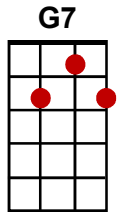

# Rockin' Around The Christmas Tree

(Brenda Lee, 1958)

INTRO: **Dm / G7 / Dm / G7 / G / G7 / C / G7 /**

**C** **G7**  
Rockin' around the Christmas tree at the Christmas party hop,

**Dm G7 Dm G7 G G7 C**  
Mistletoe hung where you can see every couple tries to stop.

**G7**  
Rockin' around the Christmas tree, let the Christmas spirit ring,

**Dm G7 Dm G7 G G7 C / C7 /**  
Later we'll have some pumpkin pie, and we'll do some carolling.

**F** **Em**  
You will get a sentimental feeling when you hear,

**Am** **D↓ [Stop]** **G** **G7**  
Voices singing 'Let's be jolly, deck the halls with boughs of holly'.

**C** **G7**  
Rockin' around the Christmas tree, have a happy holiday,

**Dm G7 Dm G7 G G7 C / A7 /**  
Everyone dancing merri...ly, in the new old-fashioned way.

**Dm / G7 / Dm / G7 / G / G7 / C / C7 /**

**F** **Em**  
You will get a sentimental feeling when you hear,

**Am** **D↓ [Stop]** **G** **G7**  
Voices singing 'Let's be jolly, deck the halls with boughs of holly'.