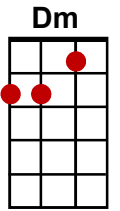

# Rockin' Around The Christmas Tree

(Brenda Lee, 1958)

INTRO: **Dm / G7 / Dm / G7 / G / G7 / C / G7 /**

**C** **G7**  
Rockin' around the Christmas tree at the Christmas party hop,

**Dm G7 Dm G7 G G7 C**  
Mistletoe hung where you can see every couple tries to stop.

**G7**  
Rockin' around the Christmas tree, let the Christmas spirit ring,

**Dm G7 Dm G7 G G7 C / C7 /**  
Later we'll have some pumpkin pie, and we'll do some carolling.

**F** **Em**  
You will get a sentimental feeling when you hear,

**Am** **D↓ [Stop]** **G** **G7**  
Voices singing 'Let's be jolly, deck the halls with boughs of holly'.

**C** **G7**  
Rockin' around the Christmas tree, have a happy holiday,

**Dm G7 Dm G7 G G7 C / A7 /**  
Everyone dancing merri...ly, in the new old-fashioned way.

**Dm / G7 / Dm / G7 / G / G7 / C / C7 /**

**F** **Em**  
You will get a sentimental feeling when you hear,

**Am** **D↓ [Stop]** **G** **G7**  
Voices singing 'Let's be jolly, deck the halls with boughs of holly'.