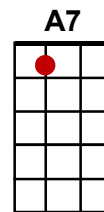

C **G7**
Rockin' around the Christmas tree, have a happy holiday,

Dm G7 Dm G7 G G7 C
Everyone dancing merri...ly, in the new old-fashioned way,