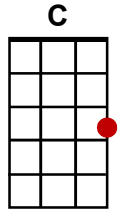

# Rockin' Around The Christmas Tree

(Brenda Lee, 1958)

INTRO: **Dm / G7 / Dm / G7 / G / G7 / C / G7 /**

**C** **G7**  
Rockin' around the Christmas tree at the Christmas party hop,

**Dm G7 Dm G7 G G7 C**  
Mistletoe hung where you can see every couple tries to stop.

**G7**  
Rockin' around the Christmas tree, let the Christmas spirit ring,

**Dm G7 Dm G7 G G7 C / C7 /**  
Later we'll have some pumpkin pie, and we'll do some carolling.

**F** **Em**  
You will get a sentimental feeling when you hear,

**Am** **D↓ [Stop]** **G** **G7**  
Voices singing 'Let's be jolly, deck the halls with boughs of holly'.

**C** **G7**  
Rockin' around the Christmas tree, have a happy holiday,

**Dm G7 Dm G7 G G7 C / A7 /**  
Everyone dancing merri...ly, in the new old-fashioned way.

**C** **G7**  
Rockin' around the Christmas tree, let the Christmas spirit ring,

**Dm G7 Dm G7 G G7 C**  
Later we'll have some pumpkin pie, and we'll do some carolling.

**C** **G7**  
Rockin' around the Christmas tree, have a happy holiday,