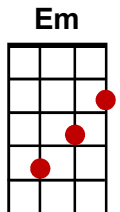

C **G7**
Rockin' around the Christmas tree, have a happy holiday,

Dm G7 Dm G7 G G7 C
Everyone dancing merri...ly, in the new old-fashioned way,