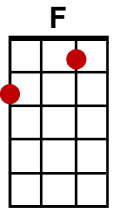

# Rockin' Around The Christmas Tree

(Brenda Lee, 1958)

INTRO: **Dm / G7 / Dm / G7 / G / G7 / C / G7 /**

**C** **G7**  
Rockin' around the Christmas tree at the Christmas party hop,

**Dm G7 Dm G7 G G7 C**  
Mistletoe hung where you can see every couple tries to stop.

**G7**  
Rockin' around the Christmas tree, let the Christmas spirit ring,

**Dm G7 Dm G7 G G7 C / C7 /**  
Later we'll have some pumpkin pie, and we'll do some carolling.

**F** **Em**  
You will get a sentimental feeling when you hear,

**Am** **D↓ [Stop]** **G** **G7**  
Voices singing 'Let's be jolly, deck the halls with boughs of holly'.

**C** **G7**  
Rockin' around the Christmas tree, have a happy holiday,

**Dm G7 Dm G7 G G7 C / A7 /**  
Everyone dancing merri...ly, in the new old-fashioned way.

**C** **G7**  
Rockin' around the Christmas tree, let the Christmas spirit ring,

**Dm G7 Dm G7 G G7 C**  
Later we'll have some pumpkin pie, and we'll do some carolling.

**C** **G7**  
Rockin' around the Christmas tree, have a happy holiday,