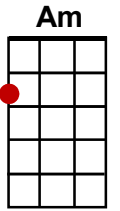

# Rockin' Around The Christmas Tree

(Brenda Lee, 1958)

INTRO: **Dm / G7 / Dm / G7 / G / G7 / C / G7 /**

**C** **G7**  
Rockin' around the Christmas tree at the Christmas party hop,

**Dm G7 Dm G7 G G7 C**  
Mistletoe hung where you can see every couple tries to stop.

**G7**  
Rockin' around the Christmas tree, let the Christmas spirit ring,

**Dm G7 Dm G7 G G7 C / C7 /**  
Later we'll have some pumpkin pie, and we'll do some carolling.

**F** **Em**  
You will get a sentimental feeling when you hear,

**Am** **D↓ [Stop]** **G** **G7**  
Voices singing 'Let's be jolly, deck the halls with boughs of holly'.

**C** **G7**  
Rockin' around the Christmas tree, have a happy holiday,

**Dm G7 Dm G7 G G7 C / A7 /**  
Everyone dancing merri...ly, in the new old-fashioned way.

**C** **G7**  
Rockin' around the Christmas tree, let the Christmas spirit ring,

**Dm G7 Dm G7 G G7 C**  
Later we'll have some pumpkin pie, and we'll do some carolling.

**C** **G7**  
Rockin' around the Christmas tree, have a happy holiday,