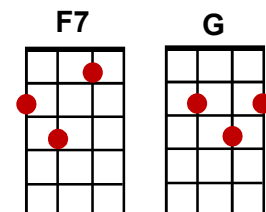

# Raining In My Heart

(Buddy Holly)

INTRO: F A7 Gm C7

F A7  
The sun is out, the sky is blue,  
Dm F7  
There's not a cloud to spoil the view,  
Bb C F Gm / C /  
But it's raining, raining in my heart.

F A7  
The weather man says "Clear today",  
Dm F7  
He doesn't know you've gone away,  
Bb C F F7  
And it's raining, raining in my heart.

Cm F Bb / Dm / Gm / Bb /  
Oh, misery, misery ... ry,  
G G7 Gm C7  
What's gonna become of me ... ee.

F A7  
I tell my blues they mustn't show,  
Dm F7  
But soon these tears are bound to flow,  
Bb C F F  
'Cos it's raining, raining in my heart.

F A7  
I tell my blues they mustn't show,  
Dm F7  
But soon these tears are bound to flow,  
Bb C F / Dm / Gm /  
'Cos it's raining, raining in my heart.

C F / Dm / Gm / C F / Dm / Gm / C / F↓  
Raining in my heart, raining in my heart.