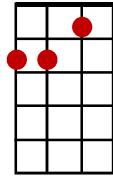

One Way Ticket (To The Blues)

(Neil Sedaka / Eruption)

Intro: **Dm** (x4)

Dm

One way ticket, one way ticket,

Gm

One way ticket, one way ticket,

A

Dm / F / Dsus2 / Dm

One way ticket, one way ticket to the blu ... ue... ue ues.

Dm

Gm

Dm

Choo choo train, a-chuggin' down the track,

Gm

Gotta travel on, ain't never comin' back,

Bye bye love, my baby's leavin' me,

Gm

Now lonely teardrops are all that I can see,

A

A7

Dm

Dm

Whoo-oo-oo, got a one way ticket to the blu...ues.

One Way Ticket (To The Blues) (Cont'd)

Dm

Choo choo train, a-chuggin' down the track,

Gm

Gotta travel on, ain't never comin' back,

A **A7** **Dm** **Dm**
 Whoo-oo-oo, got a one way ticket to the blu...ues.