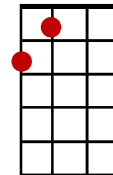

One Way Ticket (To The Blues)

(Neil Sedaka / Eruption)

Intro: **Dm** (x4)

Dm

One way ticket, one way ticket,

Gm

One way ticket, one way ticket,

A

Dm / F / Dsus2 / Dm

One way ticket, one way ticket to the blu ... ue... ue ues.

Dm

Gm

Dm

Choo choo train, a-chuggin' down the track,

Gm

Gotta travel on, ain't never comin' back,

A

A7

Dm

Dm

Whoo-oo-oo, got a one way ticket to the blu...ues.

A

A7

Dm

Bye bye love, my baby's leavin' me,

Gm

Now lonely teardrops are all that I can see,

A

A7

Dm

Dm

Whoo-oo-oo, got a one way ticket to the blu...ues.