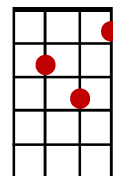

One Way Ticket (To The Blues)

(Neil Sedaka / Eruption)

Intro: **Dm** (x4)

Dm

One way ticket, one way ticket,

Gm

One way ticket, one way ticket,

A

Dm / F / Dsus2 / Dm

One way ticket, one way ticket to the blu ... ue... ue ues.

Dm

Gm

Dm

Choo choo train, a-chuggin' down the track,

Gm

Gotta travel on, ain't never comin' back,

Bye bye love, my baby's leavin' me,

Gm

Now lonely teardrops are all that I can see,

A

A7

Dm

Dm

Whoo-oo-oo, got a one way ticket to the blu...ues.

One Way Ticket (To The Blues) (Cont'd)

Dm

Choo choo train, a-chuggin' down the track,

Gm

Gotta travel on, ain't never comin' back,

A **A7** **Dm** **Dm**
 Whoo-oo-oo, got a one way ticket to the blu...ues.