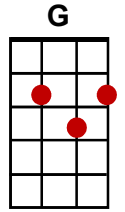

# Living Doll

(Cliff Richard)

INTRO: G / D / G↓ [Stop]

n/c G  
Got myself a crying, talking, sleeping, walking, living doll,  
Got to do my best to please her, just 'cos she's a living doll, A D  
Got a roving eye and that is why she satisfies my soul, E7  
Got the one and only walking, talking, living doll. G D G G↓ [Stop]

n/c C  
Take a look at her hair, it's real,  
And if you don't believe what I say, just feel, G  
Gonna lock her up in a truck, so no big hunk can steal her away from me C D↓ D7↓ [Stop]

n/c G  
Got myself a crying, talking, sleeping, walking, living doll,  
Got to do my best to please her, just 'cos she's a living doll, A D  
Got a roving eye and that is why she satisfies my soul, E7  
Got the one and only walking, talking, living doll. G D G G↓ [Stop]

C  
Take a look at her hair, it's real,  
And if you don't believe what I say, just feel, G  
Gonna lock her up in a truck, so no big hunk can steal her away from me C D↓ D7↓ [Stop]

n/c G  
Got myself a crying, talking, sleeping, walking, living doll,  
Got to do my best to please her, just 'cos she's a living doll, A D  
Got a roving eye and that is why she satisfies my soul, E7  
Got the one and only walking, talking, living doll. G D G / D / G↓