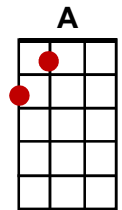

# Living Doll

(Cliff Richard)

INTRO: G / D / G↓ [Stop]

n/c G  
Got myself a crying, talking, sleeping, walking, living doll,  
Got to do my best to please her, just 'cos she's a living doll, A D  
Got a roving eye and that is why she satisfies my soul, E7  
Got the one and only walking, talking, living doll. G D G G↓ [Stop]

n/c C  
Take a look at her hair, it's real,  
And if you don't believe what I say, just feel, G  
Gonna lock her up in a truck, so no big hunk can steal her away from me C D↓ D7↓ [Stop]

n/c G  
Got myself a crying, talking, sleeping, walking, living doll,  
Got to do my best to please her, just 'cos she's a living doll, A D  
Got a roving eye and that is why she satisfies my soul, E7  
Got the one and only walking, talking, living doll. G D G G↓ [Stop]

C  
Take a look at her hair, it's real,  
And if you don't believe what I say, just feel, G  
Gonna lock her up in a truck, so no big hunk can steal her away from me C D↓ D7↓ [Stop]

n/c G  
Got myself a crying, talking, sleeping, walking, living doll,  
Got to do my best to please her, just 'cos she's a living doll, A D  
Got a roving eye and that is why she satisfies my soul, E7  
Got the one and only walking, talking, living doll. G D G / D / G↓