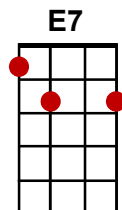

# Living Doll

(Cliff Richard)

INTRO: G / D / G↓ [Stop]

n/c G  
Got myself a crying, talking, sleeping, walking, living doll,  
Got to do my best to please her, just 'cos she's a living doll, A D  
Got a roving eye and that is why she satisfies my soul, E7  
Got the one and only walking, talking, living doll. G D G G↓ [Stop]

n/c C  
Take a look at her hair, it's real,  
And if you don't believe what I say, just feel, G  
Gonna lock her up in a truck, so no big hunk can steal her away from me C D↓ D7↓ [Stop]

n/c G  
Got myself a crying, talking, sleeping, walking, living doll,  
Got to do my best to please her, just 'cos she's a living doll, A D  
Got a roving eye and that is why she satisfies my soul, E7  
Got the one and only walking, talking, living doll. G D G G↓ [Stop]

C  
Take a look at her hair, it's real,  
And if you don't believe what I say, just feel, G  
Gonna lock her up in a truck, so no big hunk can steal her away from me C D↓ D7↓ [Stop]

n/c G  
Got myself a crying, talking, sleeping, walking, living doll,  
Got to do my best to please her, just 'cos she's a living doll, A D  
Got a roving eye and that is why she satisfies my soul, E7  
Got the one and only walking, talking, living doll. G D G / D / G↓