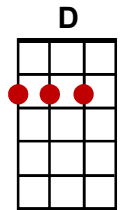

# Living Doll

(Cliff Richard)

INTRO: G / D / G↓ [Stop]

n/c G  
Got myself a crying, talking, sleeping, walking, living doll,  
Got to do my best to please her, just 'cos she's a living doll, A D  
Got a roving eye and that is why she satisfies my soul, E7  
Got the one and only walking, talking, living doll. G D G G↓ [Stop]

n/c C  
Take a look at her hair, it's real,  
And if you don't believe what I say, just feel, G  
Gonna lock her up in a truck, so no big hunk can steal her away from me C D↓ D7↓ [Stop]

n/c G  
Got myself a crying, talking, sleeping, walking, living doll,  
Got to do my best to please her, just 'cos she's a living doll, A D  
Got a roving eye and that is why she satisfies my soul, E7  
Got the one and only walking, talking, living doll. G D G G↓ [Stop]

C  
Take a look at her hair, it's real,  
And if you don't believe what I say, just feel, G  
Gonna lock her up in a truck, so no big hunk can steal her away from me C D↓ D7↓ [Stop]

n/c G  
Got myself a crying, talking, sleeping, walking, living doll,  
Got to do my best to please her, just 'cos she's a living doll, A D  
Got a roving eye and that is why she satisfies my soul, E7  
Got the one and only walking, talking, living doll. G D G / D / G↓