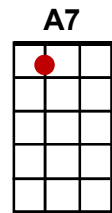

King Of The Road

(Roger Miller, 1965)

INTRO: A D A E7

A D E7 A
Trailers for sale or rent, rooms to let fifty cents,
D E7↓ [Stop] E7
No phone, no pool, no pets, I ain't got no cigarettes, ah but ...
A D
Two hours of pushing broom, buys an ...

E7 A
Eight by twelve four-bit room,
A7 D E7↓↓ A
I'm a man of means by no means, king of the road.

A D E7 A
Third box car, midnight train, destination Bangor Maine,
D E7↓ [Stop] E7
Old worn out suit and shoes, I don't pay no union dues, I smoke ...