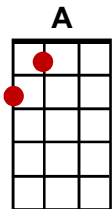

King Of The Road

(Roger Miller, 1965)

INTRO: A D A E7

A D E7 A
Trailers for sale or rent, rooms to let fifty cents,
D E7↓ [Stop] E7
No phone, no pool, no pets, I ain't got no cigarettes, ah but ...
A D
Two hours of pushing broom, buys an ...

E7 A
Eight by twelve four-bit room,
A7 D E7↓↓ A
I'm a man of means by no means, king of the road.

A D E7 A
Third box car, midnight train, destination Bangor Maine,
D E7↓ [Stop] E7
Old worn out suit and shoes, I don't pay no union dues, I smoke ...

A D E7 A
Old stogies I have found, short but not too big around,
A7 D E7↓↓ A
I'm a man of means by no means, king of the road.

A D
I know every engineer on every train,
E7 A
All of the children and all of their names,
A7 D
And every handout in every town,
E7↓ E7↓ E7↓ E7↓
And every lock that ain't locked, when no-one's around, I sing ...