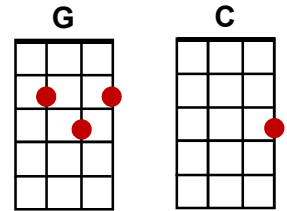

I Only Want To Be With You

(Dusty Springfield)

Intro: G↓ C↓ D G↓ C↓ D

G Em
I don't know what it is that makes me love you so,

G Em
I only know I never wanna let you go,

C D7 C D7
Cause you've started something, can't you see?

C D7 C D7
Oh, look what has happened with just one kiss,

G Em
I never knew that I could be in love like this,

C Am D7 Am D7 G
It's crazy, but it's true, I only wanna be with you.

Eb G C G
You stopped and smiled at me, and asked if I'd care to dance,

D D7 Em A7 D7
I fell into your open arms and I didn't stand a chance, now listen honey

G Em
I just wanna be beside you everywhere,

G Em
As long as we're together, honey, I don't care,

C D7 C D7
Cause you've started something, can't you see?

G Em
That ever since we met you've had a hold on me,

C Am D7 Am D7 G
No matter what you do, I only wanna be with you.

Cont'd

I Only Want To Be With You (Cont'd)

E_b **G** **C** **G**
 You stopped and smiled at me, and asked if I'd care to dance,
D **D7** **Em** **A7** **D7**
 I fell into your open arms and I didn't stand a chance, now listen honey