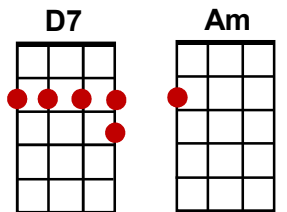

I Only Want To Be With You

(Dusty Springfield)

Intro: G↓ C↓ D G↓ C↓ D

G Em
I don't know what it is that makes me love you so,

G Em
I only know I never wanna let you go,

C D7 C D7
Cause you've started something, can't you see?

C D7 C D7
Oh, look what has happened with just one kiss,

G Em
I never knew that I could be in love like this,

C Am D7 Am D7 G
It's crazy, but it's true, I only wanna be with you.

Eb G C G
You stopped and smiled at me, and asked if I'd care to dance,

D D7 Em A7 D7
I fell into your open arms and I didn't stand a chance, now listen honey

G Em
I just wanna be beside you everywhere,

G Em
As long as we're together, honey, I don't care,

C D7 C D7
Cause you've started something, can't you see?

G Em
That ever since we met you've had a hold on me,

C Am D7 Am D7 G
No matter what you do, I only wanna be with you.

Cont'd

I Only Want To Be With You (Cont'd)

E_b **G** **C** **G**
 You stopped and smiled at me, and asked if I'd care to dance,
D **D7** **Em** **A7** **D7**
 I fell into your open arms and I didn't stand a chance, now listen honey