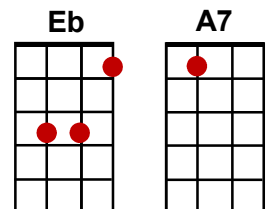

I Only Want To Be With You

(Dusty Springfield)

Intro: G↓ C↓ D G↓ C↓ D

G Em
I don't know what it is that makes me love you so,

G Em
I only know I never wanna let you go,

C D7 C D7
Cause you've started something, can't you see?

C D7 C D7
Oh, look what has happened with just one kiss,

G Em
I never knew that I could be in love like this,

C Am D7 Am D7 G
It's crazy, but it's true, I only wanna be with you.

Eb G C G
You stopped and smiled at me, and asked if I'd care to dance,

D D7 Em A7 D7
I fell into your open arms and I didn't stand a chance, now listen honey

G Em
I just wanna be beside you everywhere,

G Em
As long as we're together, honey, I don't care,

C D7 C D7
Cause you've started something, can't you see?

G Em
That ever since we met you've had a hold on me,

C Am D7 Am D7 G
No matter what you do, I only wanna be with you.

Cont'd

I Only Want To Be With You (Cont'd)

E_b **G** **C** **G**
 You stopped and smiled at me, and asked if I'd care to dance,
D **D7** **Em** **A7** **D7**
 I fell into your open arms and I didn't stand a chance, now listen honey