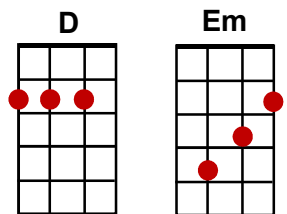

I Only Want To Be With You

(Dusty Springfield)

Intro: G↓ C↓ D G↓ C↓ D

G Em
I don't know what it is that makes me love you so,

G Em
I only know I never wanna let you go,

C D7 C D7
Cause you've started something, can't you see?

C D7 C D7
Oh, look what has happened with just one kiss,

G Em
I never knew that I could be in love like this,

C Am D7 Am D7 G
It's crazy, but it's true, I only wanna be with you.

Eb G C G
You stopped and smiled at me, and asked if I'd care to dance,

D D7 Em A7 D7
I fell into your open arms and I didn't stand a chance, now listen honey

G Em
I just wanna be beside you everywhere,

G Em
As long as we're together, honey, I don't care,

C D7 C D7
Cause you've started something, can't you see?

G Em
That ever since we met you've had a hold on me,

C Am D7 Am D7 G
No matter what you do, I only wanna be with you.

Cont'd

I Only Want To Be With You (Cont'd)

E_b **G** **C** **G**
 You stopped and smiled at me, and asked if I'd care to dance,
D **D7** **Em** **A7** **D7**
 I fell into your open arms and I didn't stand a chance, now listen honey