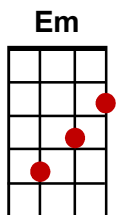

Have A Drink On Me

(Lonnie Donegan)

NOTE: G* denotes play a flourish (triplet) on G

INTRO: G (x4)

G
In eighteen-eighty down a dusty road

C
Along came a miner with a big fat load

D G D
Hey, hey, everybody drink on me

G
He was caked in dirt from his head to his foot

C
His hair so black, that it looked like soot

D G D
Hey, hey, everybody drink on me

G
Well, he reined in his mule and hitched him to the rail

C
And he said "Ole fella, it's the end of the trail"

D G D
Hey, hey, everybody drink on me

G
Well, he ambled down to the old saloon

C
He said "I know it's early and it ain't quite noon"

D G D
But hey, hey, everybody drink on me, everybody

CHORUS: G
Have a drink, have a drink, have a drink on me

G
Well, I just got a letter from down in Tennessee

C
It said my Uncle died and left an oil well to me

D **G** **D**
Hey, hey, everybody drink on me

G
I've been diggin' all my life and I nearly got to hell