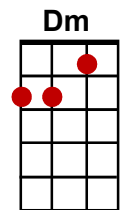

Eight Days A Week

(The Beatles)

Intro: F G Bb F

F G Bb F
Ooh I need your love babe, guess you know it's true

F G Bb F
Hope you need my love babe, just like I need you

Dm G Dm G
Hold me, love me, hold me, love me

F G Bb F
Ain't got nothing but love babe, eight days a week

F G Bb F
Love you every day girl (boy), always on my mind

F G Bb F
One thing I can say girl (boy), love you all the time

Dm G Dm G
Hold me, love me, hold me, love me

F G Bb F
Ain't got nothing but love babe, eight days a week

C Dm↓ [Stop]
Eight days a week, I lo ve you

G Bb C7
Eight days a week, is not enough to show I care

F G Bb F
Ooh I need your love babe, guess you know it's true