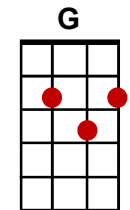

Eight Days A Week

(The Beatles)

Intro: F G Bb F

F G Bb F
Ooh I need your love babe, guess you know it's true

F G Bb F
Hope you need my love babe, just like I need you

Dm G Dm G
Hold me, love me, hold me, love me

F G Bb F
Ain't got nothing but love babe, eight days a week

F G Bb F
Love you every day girl (boy), always on my mind

F G Bb F
One thing I can say girl (boy), love you all the time

Dm G Dm G
Hold me, love me, hold me, love me

F G Bb F
Ain't got nothing but love babe, eight days a week

C Dm↓ [Stop]
Eight days a week, I lo ve you

G Bb C7
Eight days a week, is not enough to show I care

F G Bb F
Ooh I need your love babe, guess you know it's true

G Bb C7
Eight days a week, is not enough to show I care

F G Bb F
Love you every day girl (boy), always on my mind

F G Bb F
One thing I can say girl (boy), love you all the time

Dm G Dm G
Hold me, love me, hold me, love me