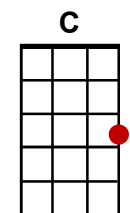

C Dm↓ [Stop]
Eight days a week, I lo ..... ve you

G Bb C7
Eight days a week, is not enough to show I care