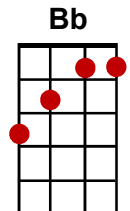

Eight Days A Week

(The Beatles)

Intro: F G Bb F

F G Bb F
Ooh I need your love babe, guess you know it's true

F G Bb F
Hope you need my love babe, just like I need you

Dm G Dm G
Hold me, love me, hold me, love me

F G Bb F
Ain't got nothing but love babe, eight days a week

F G Bb F
Love you every day girl (boy), always on my mind

F G Bb F
One thing I can say girl (boy), love you all the time

Dm G Dm G
Hold me, love me, hold me, love me

F G Bb F
Ain't got nothing but love babe, eight days a week

C Dm↓ [Stop]
Eight days a week, I lo ve you

G Bb C7
Eight days a week, is not enough to show I care

F G Bb F
Ooh I need your love babe, guess you know it's true