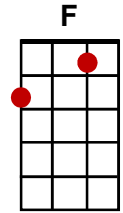

Eight Days A Week

(The Beatles)

Intro: F G Bb F

F G Bb F
Ooh I need your love babe, guess you know it's true

F G Bb F
Hope you need my love babe, just like I need you

Dm G Dm G
Hold me, love me, hold me, love me

F G Bb F
Ain't got nothing but love babe, eight days a week

F G Bb F
Love you every day girl (boy), always on my mind

F G Bb F
One thing I can say girl (boy), love you all the time

Dm G Dm G
Hold me, love me, hold me, love me

F G Bb F
Ain't got nothing but love babe, eight days a week

C Dm↓ [Stop]
Eight days a week, I lo ve you

G Bb C7
Eight days a week, is not enough to show I care

F G Bb F
Ooh I need your love babe, guess you know it's true

G Bb C7
Eight days a week, is not enough to show I care

F G Bb F
Love you every day girl (boy), always on my mind

F G Bb F
One thing I can say girl (boy), love you all the time

Dm G Dm G
Hold me, love me, hold me, love me