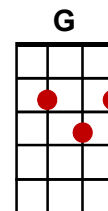

Bad Moon Rising / Down Down

(Creedence Clearwater Revival / Status Quo)

INTRO: G D7 C G G (x2)

~~I see a bad moon a-rising~~

G D7 C G D7 C G
I see a bad moon a-rising, I see trouble on the way

G D7 C G D7 C G
I see earthquakes and lightnin', I see bad times today

C
I can take it all from you

D **D7** **G**
Again ... again, again ... again, again ... again, again get deeper and down

G
Down down, deeper and down, down down, deeper and down,
Down down, deeper and down, get down, deeper and down.

G D7 C G D7 C G
 I see a bad moon a-rising, I see trouble on the way
G D7 C G D7 C G
 I see earthquakes and lightnin', I see bad times today

CHORUS: **C G**
 Don't go around tonight, well it's bound to take your life
D7 C G G
 There's a bad moon on the rise
C G
 Don't go around tonight, well it's bound to take your life
D7 C G G
 There's a bad moon on the rise

D7 C G
 There's a bad moon on the rise, down down, deeper and down,

D7 C G
 There's a bad moon on the rise, down down, deeper and down,

D7 C G↓ [Stop] G
 There's a bad moon on the rise down down, deeper and down.