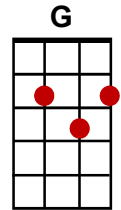

CHORUS:

G D7 C G D7 C G
Hope you have got your things together, hope you are quite prepared to die
G D7 C G D7 C G
Looks like we're in for nasty weather, one eye is taken for an eye

CHORUS: C G
Don't go around tonight, well it's bound to take your life
D7 C G G
There's a bad moon on the rise
C G
Don't go around tonight, well it's bound to take your life
D7 C G G
There's a bad moon on the rise

G
Down down, deeper and down, down down, deeper and down
Down down, deeper and down, get down, deeper and down

Cont'd

Bad Moon Rising / Down Down (Cont'd)

C
I want all the world to see

G
To see you're laughing and you're laughing at me

C
I can take it all from you

D **D7** **G**
Again ... again, again ... again, again ... again, again get deeper and down

G
Down down, deeper and down, down down, deeper and down,
Down down, deeper and down, get down, deeper and down.

D7 C G
 There's a bad moon on the rise, down down, deeper and down,

D7 C G
 There's a bad moon on the rise, down down, deeper and down,

D7 C G↓ [Stop] G
 There's a bad moon on the rise down down, deeper and down.