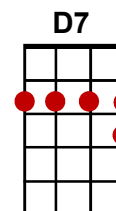

G D7 C G D7 C G
I hear hurricanes a-blowing, I know the end is coming soon
G D7 C G D7 C G
I fear rivers over flowing, I hear the voice of rage and ruin