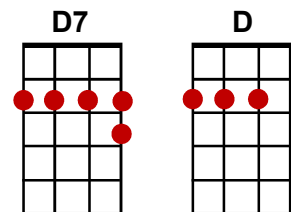

A Picture Of You

(Joe Brown)

Intro: **G G F D7/ (x2)**

G **F** **D**
In the night, there are sights to be seen
G **F** **D**
Stars like jewels on the crown of a queen
C **D** **D7**
But the only sight I want to view
G **C** **G** **D**
Is that wonderful picture of you

G **F** **D**
On a streetcar, or in the café
G **F** **D**
All of the evening, and most of the day
C **D** **D7**
My mind is in a maze, what can I do?
G **C** **G** **G**
I still see that picture of you

Bm7 **Am** **Bm7** **Am**
It was last summer, I fell in love
Bm7 **Am** **Em** **D7**
My heart told me what to do ...o
G **Em**
I saw you there on the crest of a hill
C **D** **D7**
And I took a little picture of you

G **F** **D**
Then you were gone, like a dream in the night
G **F** **D**
With you went my heart, my love and my life
C **D** **D7**
I didn't know your name, what could I do?
G **C** **G** **G**
I only had a picture of you

Instrumental: **G G F D7/ (x2)**

Cont'd