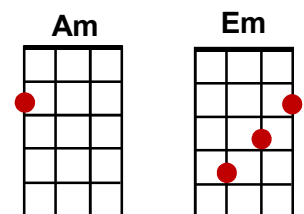

A Picture Of You

(Joe Brown)

Intro: **G G F D7/ (x2)**

G **F** **D**
In the night, there are sights to be seen
G **F** **D**
Stars like jewels on the crown of a queen
C **D** **D7**
But the only sight I want to view
G **C** **G** **D**
Is that wonderful picture of you

G **F** **D**
On a streetcar, or in the café
G **F** **D**
All of the evening, and most of the day
C **D** **D7**
My mind is in a maze, what can I do?
G **C** **G** **G**
I still see that picture of you

Bm7 **Am** **Bm7** **Am**
It was last summer, I fell in love
Bm7 **Am** **Em** **D7**
My heart told me what to do ...o
G **Em**
I saw you there on the crest of a hill
C **D** **D7**
And I took a little picture of you

G **F** **D**
Then you were gone, like a dream in the night
G **F** **D**
With you went my heart, my love and my life
C **D** **D7**
I didn't know your name, what could I do?
G **C** **G** **G**
I only had a picture of you

Instrumental: **G G F D7/ (x2)**

Cont'd