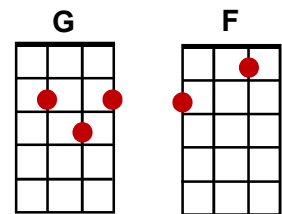

A Picture Of You

(Joe Brown)

Intro: **G G F D7/ (x2)**

G **F** **D**
In the night, there are sights to be seen
G **F** **D**
Stars like jewels on the crown of a queen
C **D** **D7**
But the only sight I want to view
G **C** **G** **D**
Is that wonderful picture of you

G **F** **D**
On a streetcar, or in the café
G **F** **D**
All of the evening, and most of the day
C **D** **D7**
My mind is in a maze, what can I do?
G **C** **G** **G**
I still see that picture of you

Bm7 **Am** **Bm7** **Am**
It was last summer, I fell in love
Bm7 **Am** **Em** **D7**
My heart told me what to do ...o
G **Em**
I saw you there on the crest of a hill
C **D** **D7**
And I took a little picture of you

G **F** **D**
Then you were gone, like a dream in the night
G **F** **D**
With you went my heart, my love and my life
C **D** **D7**
I didn't know your name, what could I do?
G **C** **G** **G**
I only had a picture of you

Instrumental: **G G F D7/ (x2)**

Cont'd