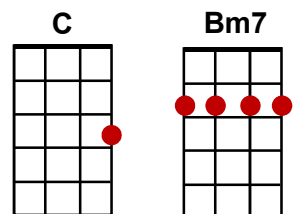

A Picture Of You

(Joe Brown)

Intro: **G G F D7/ (x2)**

G **F** **D**
In the night, there are sights to be seen
G **F** **D**
Stars like jewels on the crown of a queen
C **D** **D7**
But the only sight I want to view
G **C** **G** **D**
Is that wonderful picture of you

G **F** **D**
On a streetcar, or in the café
G **F** **D**
All of the evening, and most of the day
C **D** **D7**
My mind is in a maze, what can I do?
G **C** **G** **G**
I still see that picture of you

Bm7 **Am** **Bm7** **Am**
It was last summer, I fell in love
Bm7 **Am** **Em** **D7**
My heart told me what to do ...o
G **Em**
I saw you there on the crest of a hill
C **D** **D7**
And I took a little picture of you

G **F** **D**
Then you were gone, like a dream in the night
G **F** **D**
With you went my heart, my love and my life
C **D** **D7**
I didn't know your name, what could I do?
G **C** **G** **G**
I only had a picture of you

Instrumental: **G G F D7/ (x2)**

Cont'd