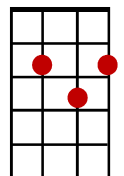

A Little Bitty Tear

(Burl Ives, 1961)

INTRO: D A7 D A7

D Em7 / A7 /
When you said you were leaving tomorrow,

Em7 A7 D
That today was our last day.

D7 G
I said there'd be no sorrow,

D A7 D
That I'd laugh when you walked away.

D Em7 / A7 /
CHORUS: But a little bitty tear let me down,

Em7 A7 D
Spoiled my act as a clown,

D7 G
I had it made up not to make a frown,

D A7 D / A7 /
But a little bitty tear let me down.

D Em7 / A7 /
I said I'd laugh when you left me,

D7 G
I had it made up not to make a frown,

D A7 D / A7 /
But a little bitty tear let me down.

D / A7 / D

A7

D

D7

Em7

G

Cont'd

A Little Bitty Tear (Cont'd)

D **Em7 / A7 /**
Everything went like I planned it,

Em7 A7 D
And I really put on quite a show.

D7 G
In my heart I felt I could stand it,

D A7 D
Till you walked with your grip through the door.