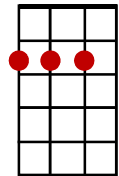

A Little Bitty Tear (Cont'd)

D **Em7 / A7 /**
Everything went like I planned it,

Em7 A7 D
And I really put on quite a show.

D7 G
In my heart I felt I could stand it,

D A7 D
Till you walked with your grip through the door.

CHORUS: D Em7 / A7 /
Then a little bitty tear let me down,

Em7 A7 D
Spoiled my act as a clown,

D7 G
I had it made up not to make a frown,

D A7 D / G /
But a little bitty tear let me down.

D A7 D / G /
A little bitty tear let me down.

D A7 D↓ A7↓ D↓
A little bitty tear let me down.

A7

D

D7

Em7

G