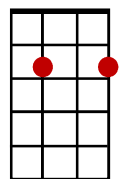

A Little Bitty Tear

(Burl Ives, 1961)

INTRO: D A7 D A7

D Em7 / A7 /
When you said you were leaving tomorrow,

Em7 A7 D
That today was our last day.

D7 G
I said there'd be no sorrow,

D A7 D
That I'd laugh when you walked away.

D Em7 / A7 /
CHORUS: But a little bitty tear let me down,

Em7 A7 D
Spoiled my act as a clown,

D7 G
I had it made up not to make a frown,

D A7 D / A7 /
But a little bitty tear let me down.

D Em7 / A7 /
I said I'd laugh when you left me,

D7 G
I had it made up not to make a frown,

D A7 D / A7 /
But a little bitty tear let me down.

D / A7 / D

A7

D

D7

Em7

G

Cont'd

A Little Bitty Tear (Cont'd)

D **Em7 / A7 /**
Everything went like I planned it,

Em7 A7 D
And I really put on quite a show.

D7 G
In my heart I felt I could stand it,

D A7 D
Till you walked with your grip through the door.