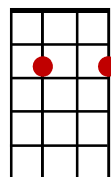

A Little Bitty Tear

(Burl Ives, 1961)

INTRO: D A7 D A7

D Em7 / A7 /
When you said you were leaving tomorrow,

Em7 A7 D
That today was our last day.

D7 G
I said there'd be no sorrow,

D A7 D
That I'd laugh when you walked away.

D Em7 / A7 /
CHORUS: But a little bitty tear let me down,

Em7 A7 D
Spoiled my act as a clown,

D7 G
I had it made up not to make a frown,

D A7 D / A7 /
But a little bitty tear let me down.

D Em7 / A7 /
I said I'd laugh when you left me,

CHORUS: D Em7 / A7 /
Then a little bitty tear let me down,

Em7 A7 D
Spoiled my act as a clown,

D7 G
I had it made up not to make a frown,

D A7 D / G /
But a little bitty tear let me down.

D A7 D / G /
A little bitty tear let me down.

D A7 D↓ A7↓ D↓
A little bitty tear let me down.

A7

D

D7

Em7

G