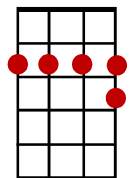

A Little Bitty Tear

(Burl Ives, 1961)

INTRO: D A7 D A7

D Em7 / A7 /
When you said you were leaving tomorrow,

Em7 A7 D
That today was our last day.

D7 G
I said there'd be no sorrow,

D A7 D
That I'd laugh when you walked away.

D Em7 / A7 /
CHORUS: But a little bitty tear let me down,

Em7 A7 D
Spoiled my act as a clown,

D7 G
I had it made up not to make a frown,

D A7 D / A7 /
But a little bitty tear let me down.

D Em7 / A7 /
I said I'd laugh when you left me,

D7 G
I had it made up not to make a frown,

D A7 D / A7 /
But a little bitty tear let me down.

D / A7 / D

A7

D

D7

Em7

G

Cont'd

A Little Bitty Tear (Cont'd)

D **Em7 / A7 /**
Everything went like I planned it,

Em7 A7 D
And I really put on quite a show.

D7 G
In my heart I felt I could stand it,

D A7 D
Till you walked with your grip through the door.