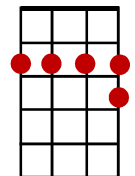

A Little Bitty Tear

(Burl Ives, 1961)

INTRO: D A7 D A7

D Em7 / A7 /
When you said you were leaving tomorrow,

Em7 A7 D
That today was our last day.

D7 G
I said there'd be no sorrow,

D A7 D
That I'd laugh when you walked away.

D Em7 / A7 /
CHORUS: But a little bitty tear let me down,

Em7 A7 D
Spoiled my act as a clown,

D7 G
I had it made up not to make a frown,

D A7 D / A7 /
But a little bitty tear let me down.

D Em7 / A7 /
I said I'd laugh when you left me,

CHORUS: D Em7 / A7 /
Then a little bitty tear let me down,

Em7 A7 D
Spoiled my act as a clown,

D7 G
I had it made up not to make a frown,

D A7 D / G /
But a little bitty tear let me down.

D A7 D / G /
A little bitty tear let me down.

D A7 D↓ A7↓ D↓
A little bitty tear let me down.

A7

D

D7

Em7

G