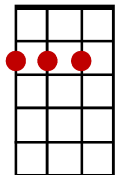

A Little Bitty Tear

(Burl Ives, 1961)

INTRO: D A7 D A7

D Em7 / A7 /
When you said you were leaving tomorrow,

Em7 A7 D
That today was our last day.

D7 G
I said there'd be no sorrow,

D A7 D
That I'd laugh when you walked away.

D Em7 / A7 /
CHORUS: But a little bitty tear let me down,

Em7 A7 D
Spoiled my act as a clown,

D7 G
I had it made up not to make a frown,

D A7 D / A7 /
But a little bitty tear let me down.

D Em7 / A7 /
I said I'd laugh when you left me,

D7 G
I had it made up not to make a frown,

D A7 D / A7 /
But a little bitty tear let me down.

D / A7 / D

A7

D

D7

Em7

G

Cont'd

A Little Bitty Tear (Cont'd)

D **Em7 / A7 /**
Everything went like I planned it,

Em7 A7 D
And I really put on quite a show.

D7 G
In my heart I felt I could stand it,

D A7 D
Till you walked with your grip through the door.